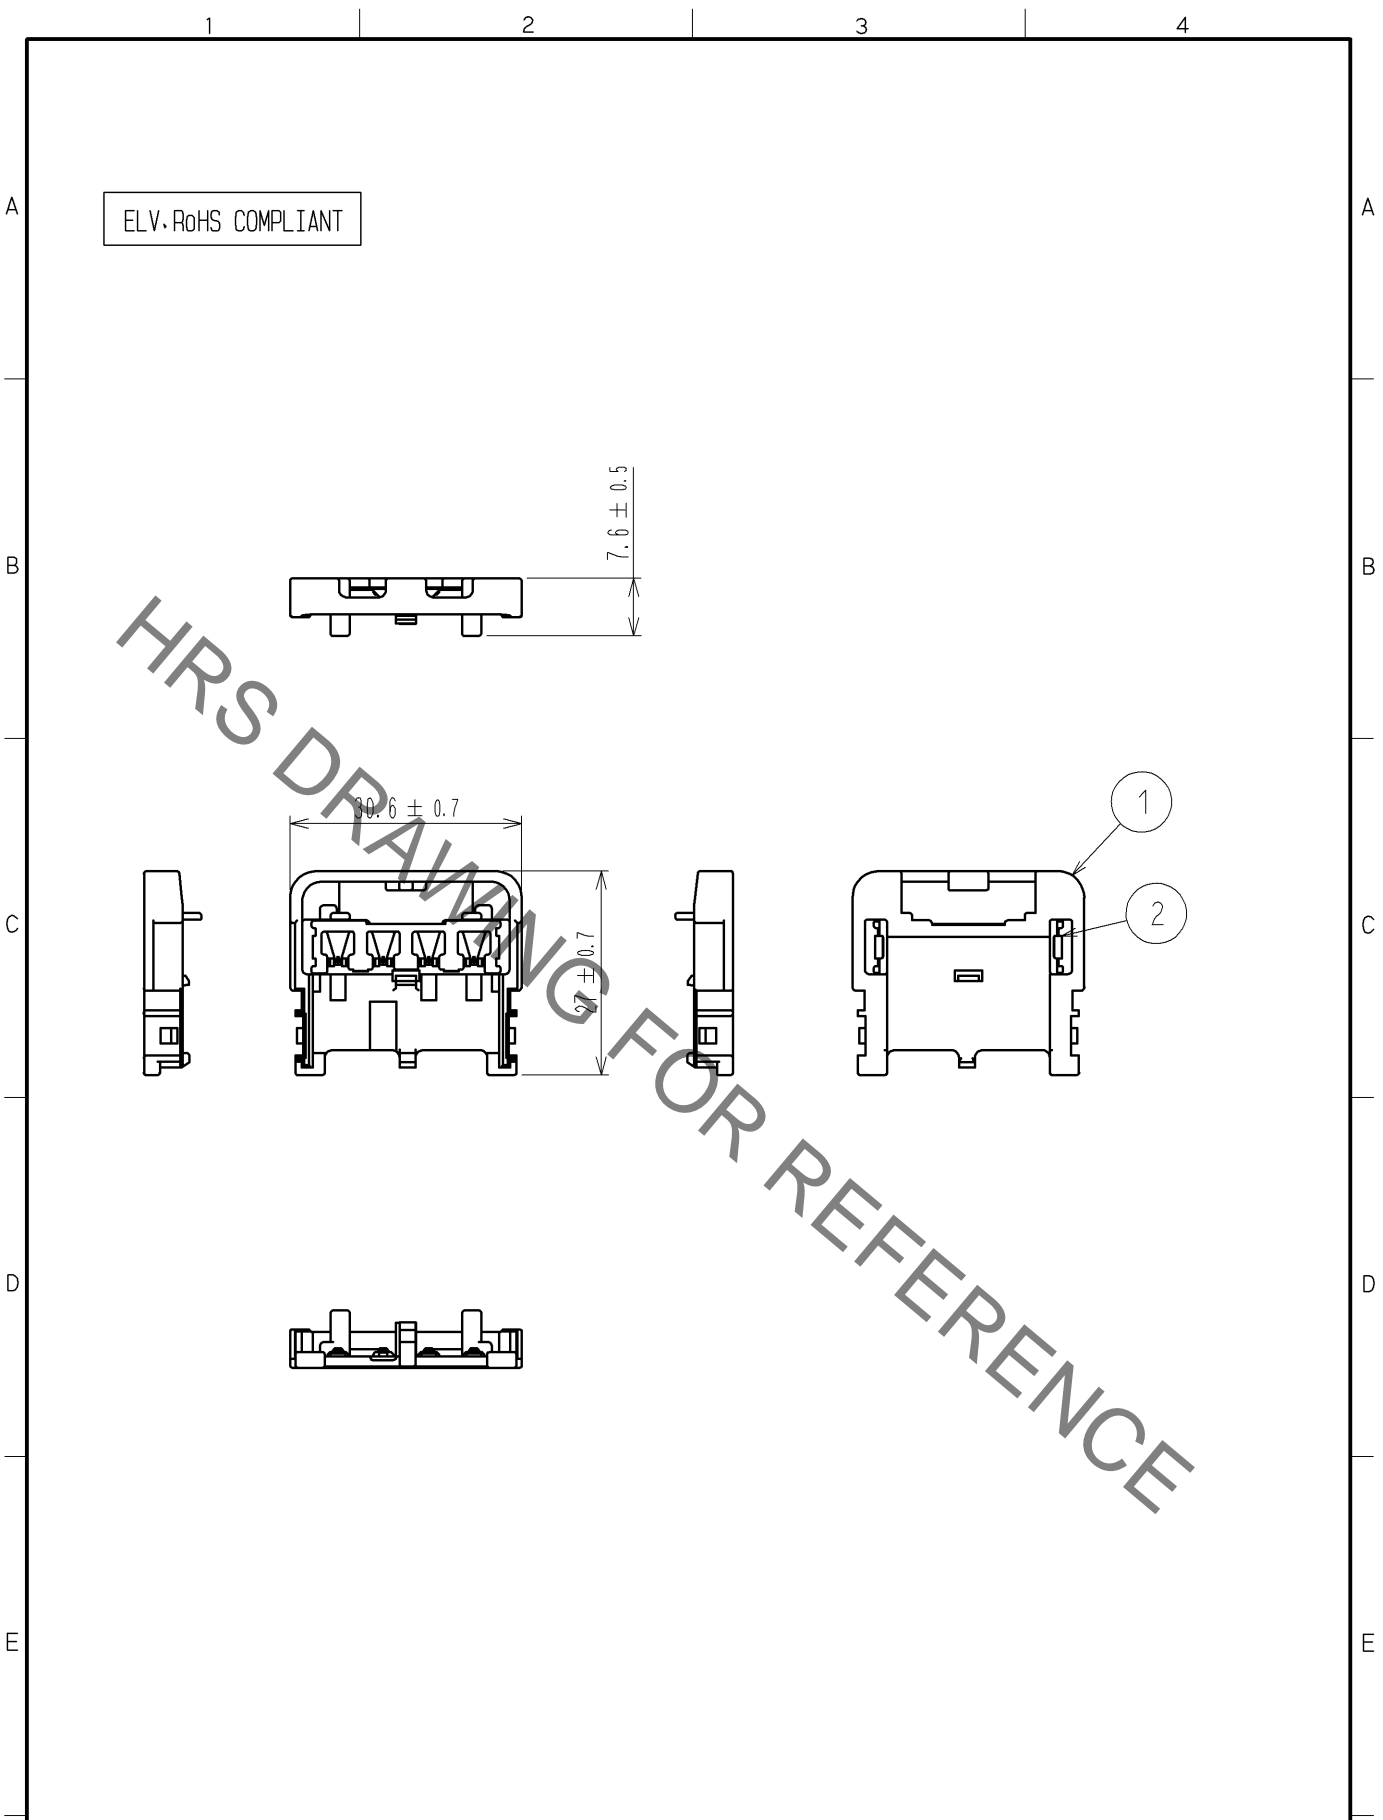

1	PBT	DARK GRAY	2	STAINLESS STEEL			
NO.	MATERIAL	FINISH . REMARKS	NO.	MATERIAL	FINISH . REMARKS		
UNITS mm		SCALE 1 : 1	COUNT 	DESCRIPTION OF REVISIONS	DESIGNED	CHECKED	DATE
HIROSE ELECTRIC CO., LTD.	APPROVED : NH. NAKATA	14. 04. 01	DRAWING NO. EDC4-169647-00				
	CHECKED : KI. HIROKAWA	14. 04. 01	PART NO. GT36A-4S-CV				
	DESIGNED : MH. YAMAGUCHI	14. 03. 18	CODE NO. CL786-0023-0-00				
	DRAWN : MH. YAMAGUCHI	14. 03. 18	1/1				