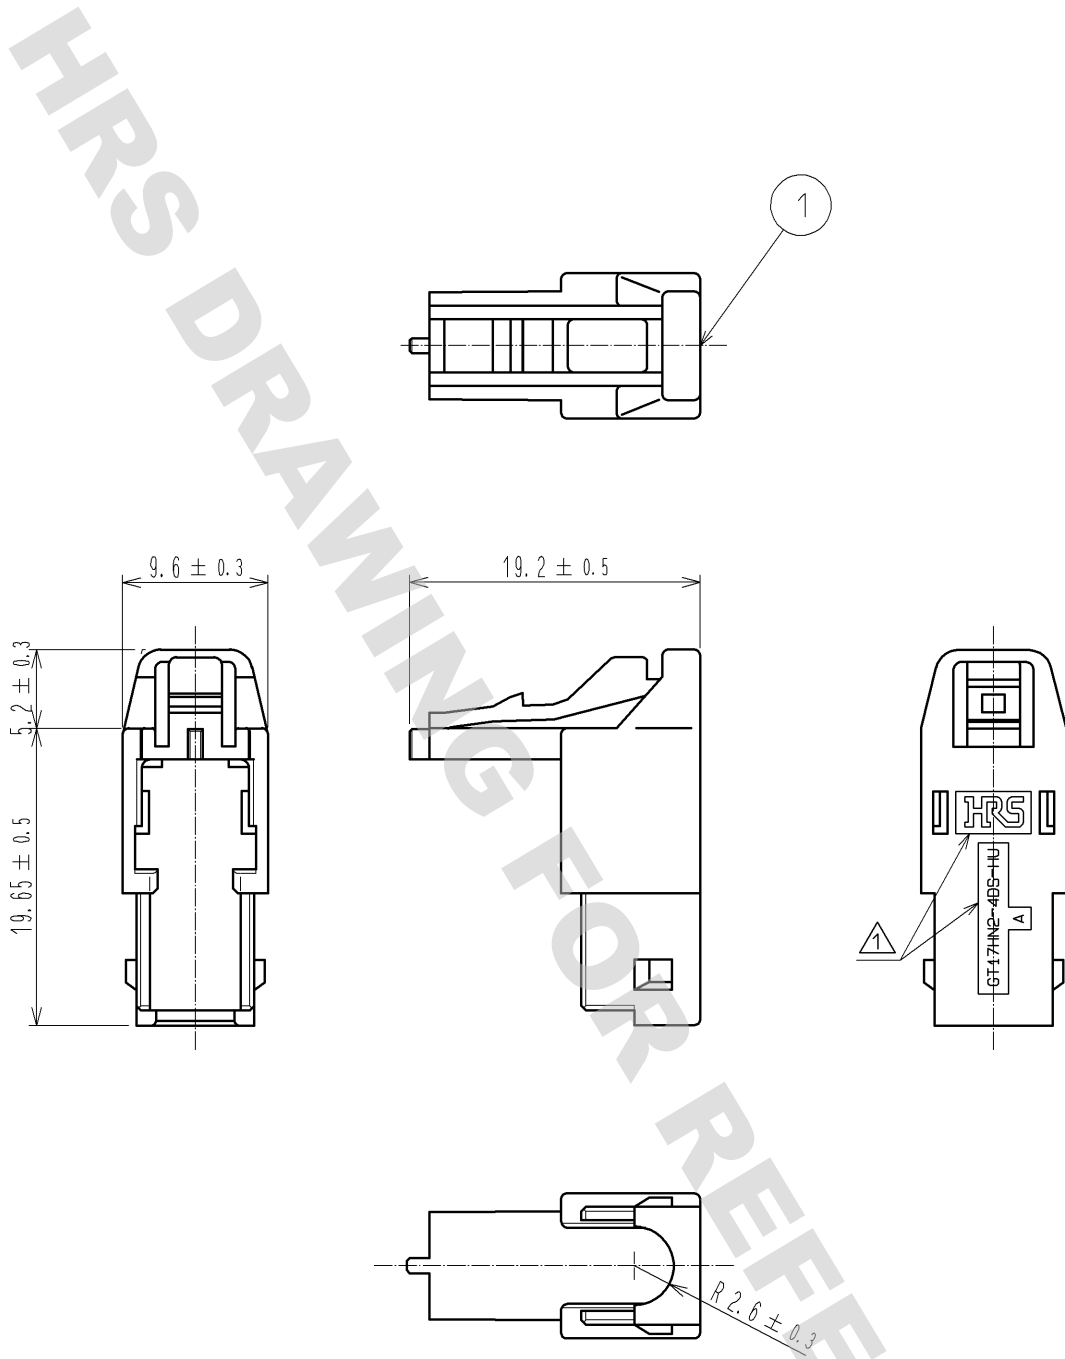

DRAWING FOR REFERENCE: This is subject to change without notice  
08/11/2012

ELV, RoHS COMPLIANT

1	PBT-M	DARK GRAY						
NO.	MATERIAL	FINISH	REMARKS	NO.	MATERIAL	FINISH	REMARKS	
UNITS mm		SCALE 2 : 1	COUNT 	DESCRIPTION OF REVISIONS DIS-T-002625		DESIGNED TS. KUBOTA	CHECKED NH. NAKATA	DATE 12. 03. 01
HIROSE ELECTRIC CO., LTD.		APPROVED : AR. SHIRAI	11. 12. 28	DRAWING NO.		EDC3-168832-00		
		CHECKED : AR. SHIRAI	11. 12. 28	PART NO.		GT17HN2-4DS-HU		
		DESIGNED : NH. NAKATA	11. 12. 20	CODE NO.		CL767-0264-8-00		
		DRAWN : NH. NAKATA	11. 12. 20			1/1		