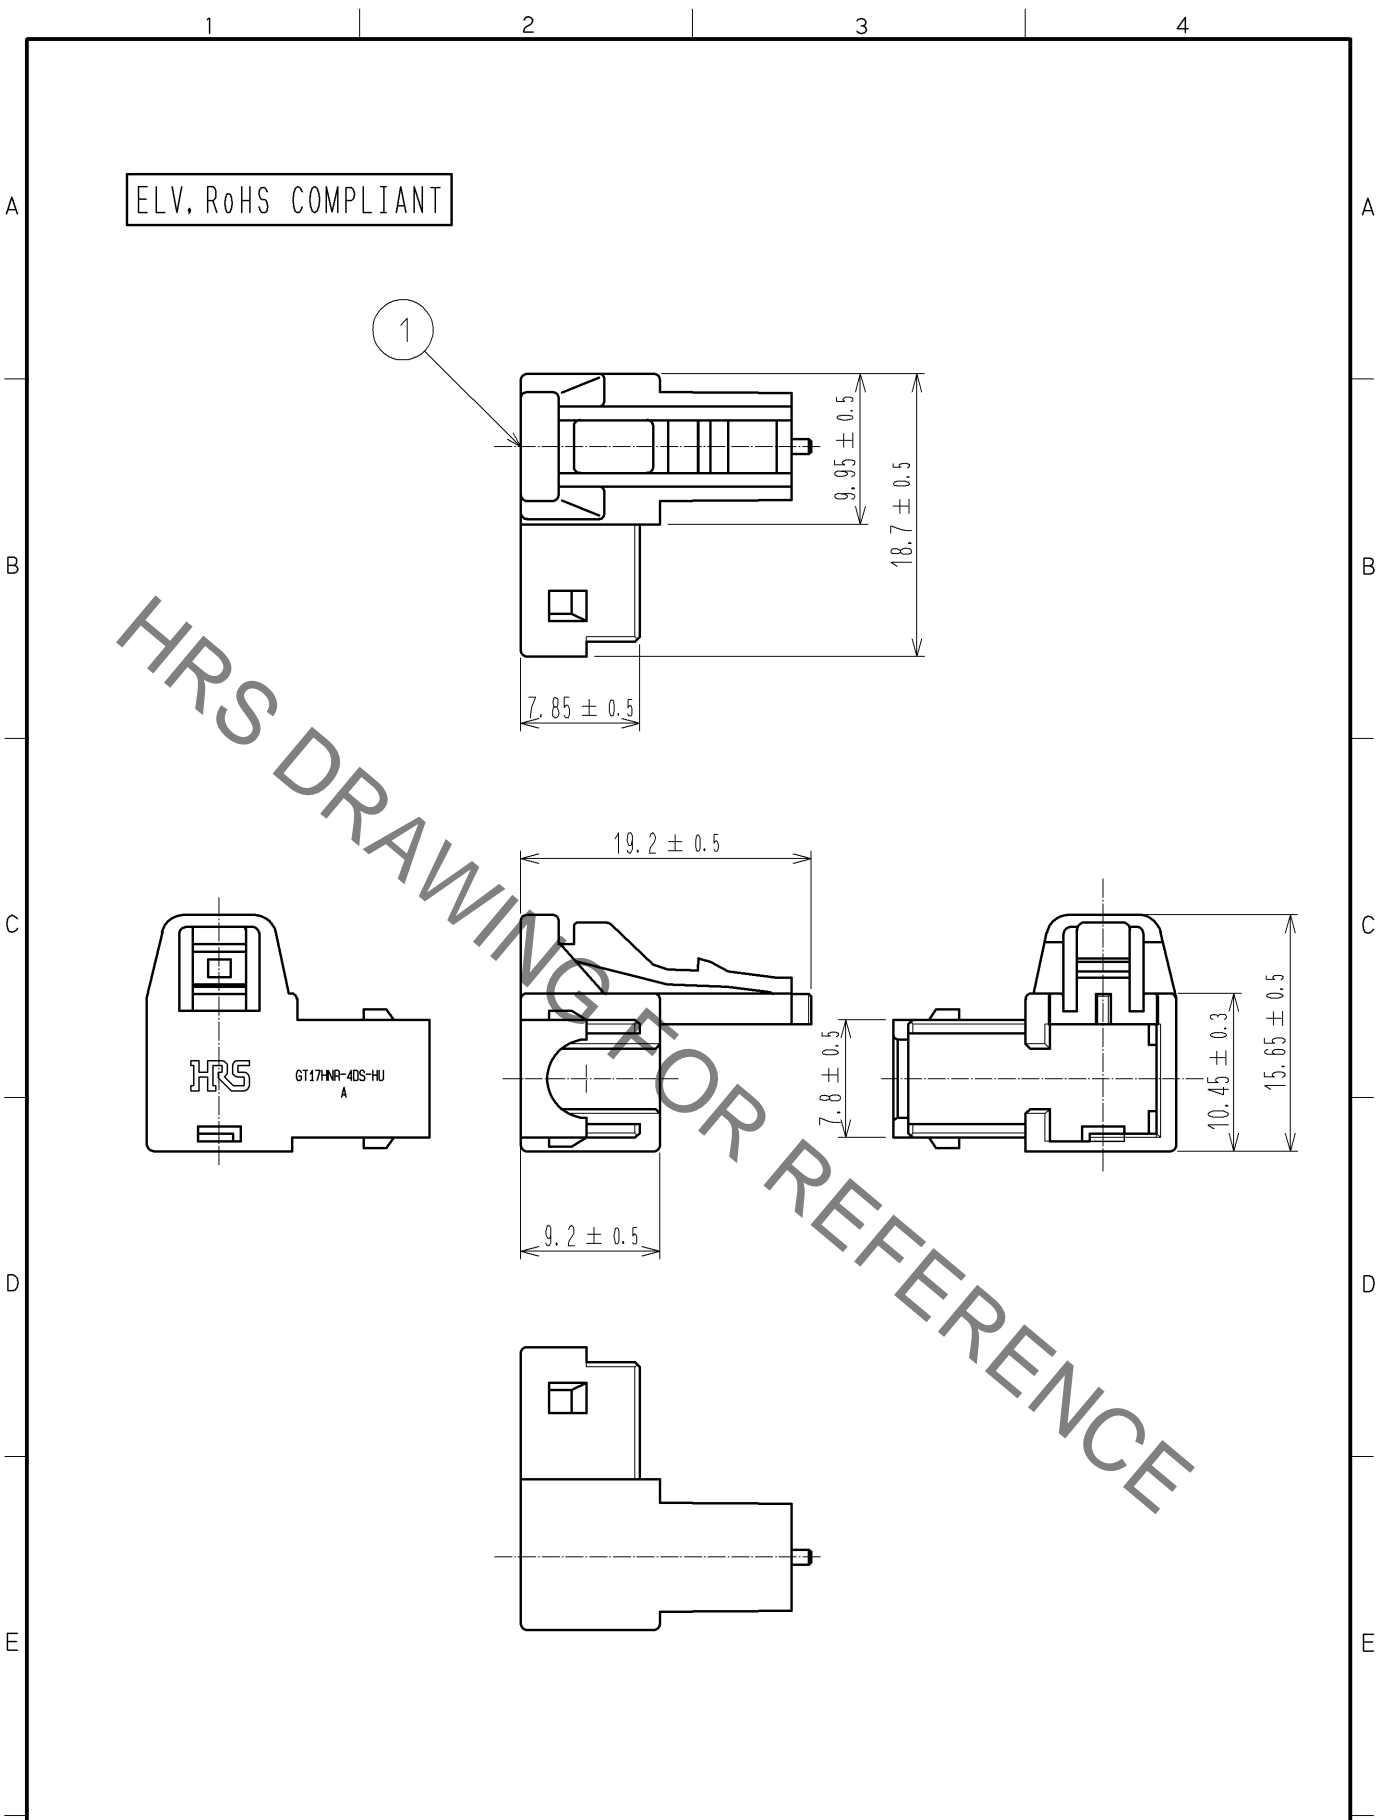

1	PBT	DARK GRAY						
NO.	MATERIAL	FINISH	REMARKS	NO.	MATERIAL	FINISH	REMARKS	
UNITS mm		SCALE 2 : 1	COUNT 	DESCRIPTION OF REVISIONS		DESIGNED	CHECKED	DATE
HIROSE ELECTRIC CO., LTD.		APPROVED : NH. NAKATA	14. 12. 24	DRAWING NO.		EDC4-169330-00		
		CHECKED : NH. NAKATA	14. 12. 24	PART NO.		GT17HNR-4DS-HU		
		DESIGNED : TS. KUBOTA	14. 12. 23	CODE NO.		CL767-0293-6-00		
		DRAWN : TS. KUBOTA	14. 12. 23			1/1		