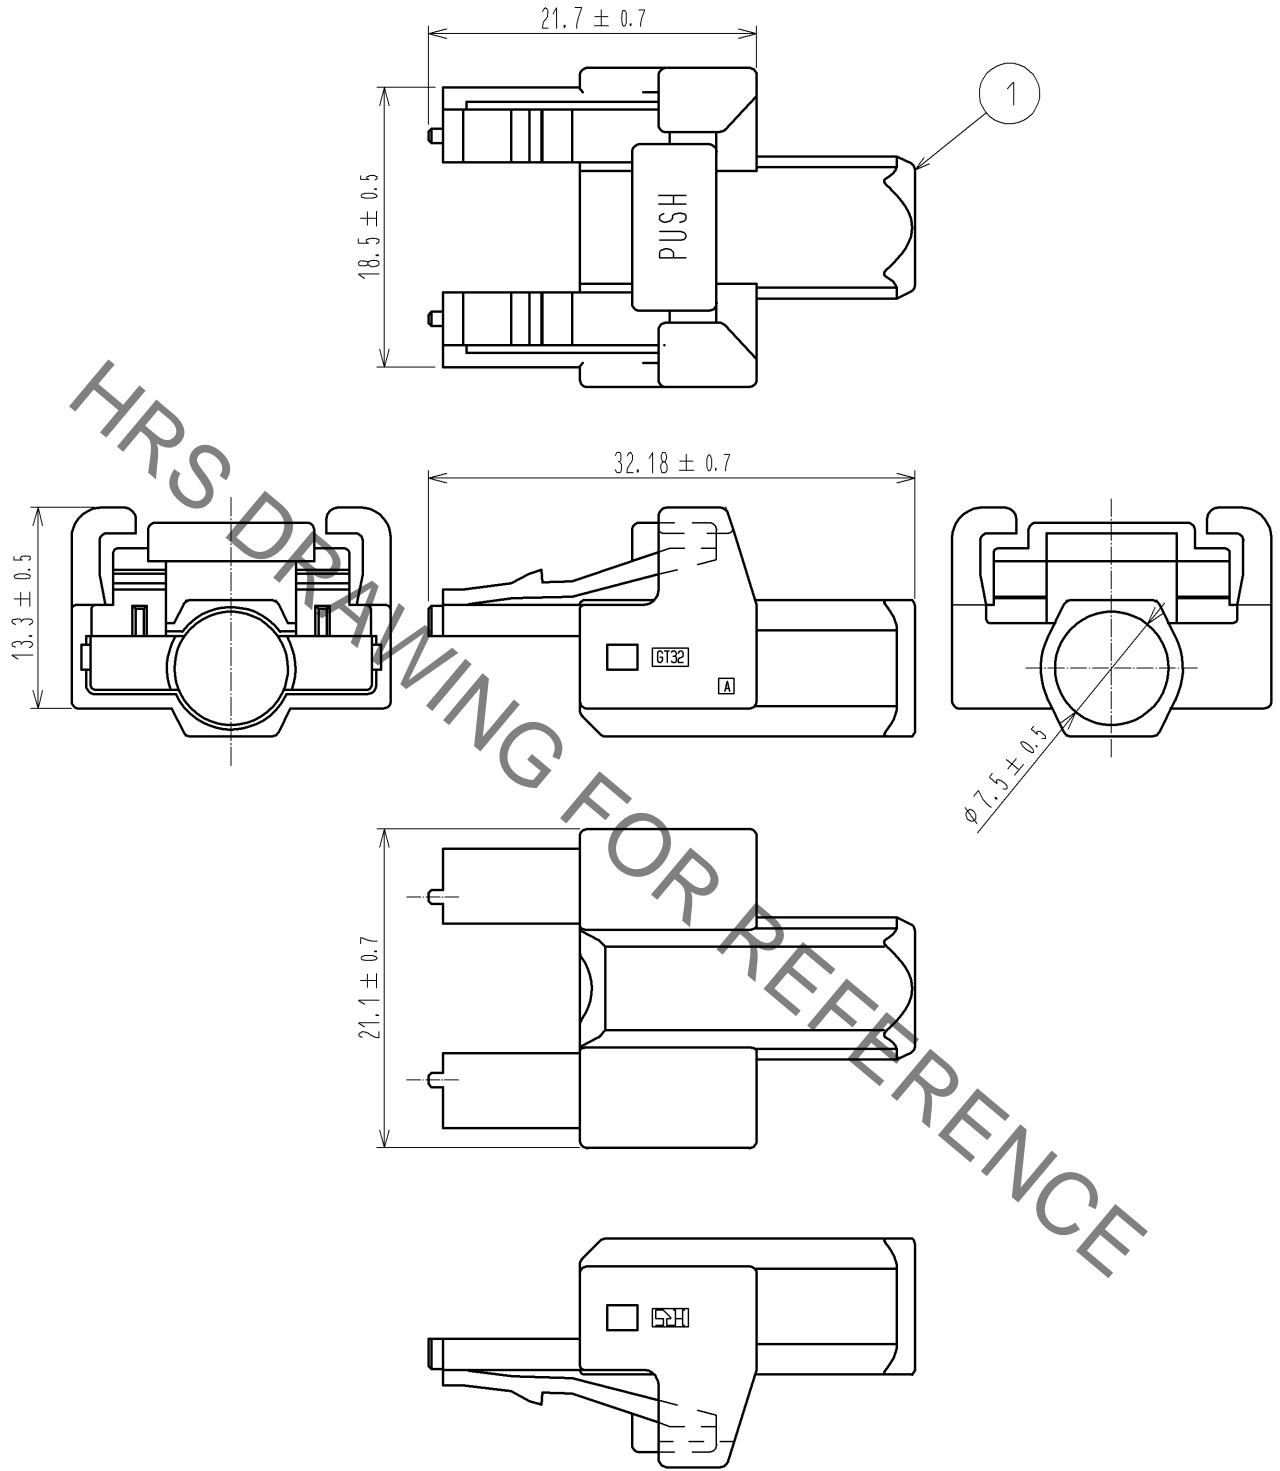

ELV, RoHS COMPLIANT

1	PBT	DARK GRAY						
NO.	MATERIAL	FINISH	REMARKS	NO.	MATERIAL	FINISH	REMARKS	
UNITS mm			SCALE 2 : 1		DESCRIPTION OF REVISIONS	DESIGNED	CHECKED	DATE
HIROSE ELECTRIC CO., LTD.			APPROVED : AR. SHIRAI	12.10.09	DRAWING NO.	EDC4-168284-00		
			CHECKED : AR. SHIRAI	12.10.09	PART NO.	GT32-10S-HU		
			DESIGNED : TS. KUBOTA	12.10.09	CODE NO.	CL782-0003-7-00		
			DRAWN : TS. KUBOTA	12.10.09				