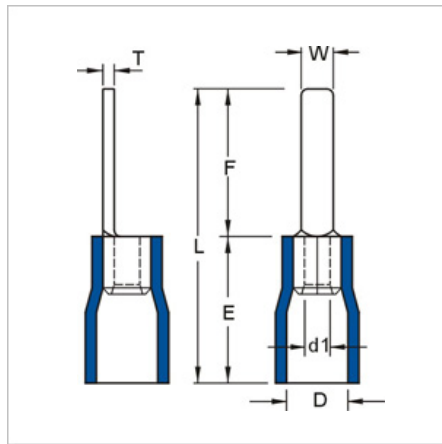

PRODUCT SEARCH LIST

MAXIMUM ELECTRIC CURRENT:

A.W.G.	26	24	22	20	18	16	14	12	10
AMP.	5.5	7	9	12	17	18	30	35	50

MAXIMUM ELECTRICAL RATING: 105Å°C 600 VOLTS MAX.
INSULATION MATERIAL: VINYL

INSULATION COLOR:
26-22A.W.G.: YELLOW 22-16A.W.G.: RED
16-14A.W.G.: BLUE 12-10A.W.G.: YELLOW

TERMINAL MATERIAL: COPPER

Add_To_Inquiry

Send_Inquiry

Product in the inquiry

Product List (Total: 1 records)

Data Source Page NO.1/4$P.100.

WIRE RANGE A.W.G. mm²	ITEM NO.		DIMENSION inch(mm)							Q'TY BOX	
	BRAZED SEAM	BUTTED SEAM	W	F	L	E	D	d1	T		
12-10 A.W.G.											
4-6 mm²	☐ DBVB5-10	☐ DBV5-10	0.11 2.8	0.394 10	0.906 23	0.512 13	0.252 6.400	.134 3.4	0.039 1	500	

Data Source Page NO.1/4$P.100.