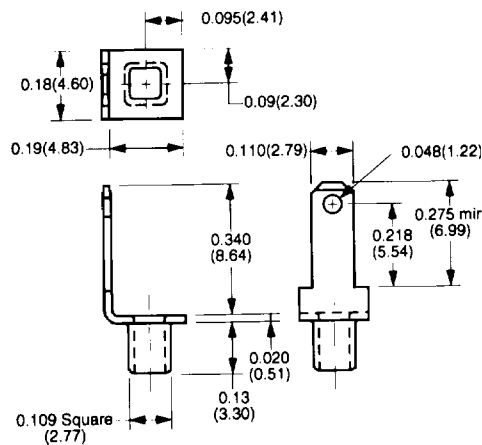

# 0.110" (2.79mm) Quick Disconnect Terminals

Part Number	Material Type	Finish Code	Inventory Type	Dim. 'A'	Dim. 'B'
869-065	Brass	0	Stock	0.012" (0.30mm)	0.065" (1.65mm)

Part Number	Material Type	Finish Code	Inventory Type
916-093	Brass	5	Stock

Part Number	Material Type	Finish Code	Inventory Type	Dim. 'A'
921-093	Brass	5	Special	0.048" (1.22mm)

Part Number	Material Type	Finish Code	Inventory Type
870-065	Brass	0	Special

Part Number	Material Type	Finish Code	Inventory Type
989	Brass	0	Stock

Part Number	Material Type	Finish Code	Inventory Type	Dim. 'A'
981	Brass	0	Stock	0.020" (0.51mm)
831	Brass	5	Stock	0.016" (0.41mm)
831-6	Brass	0	Special	0.020" (0.51mm)