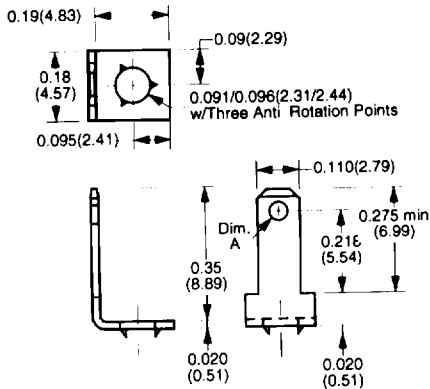

# 0.110" (2.79mm) Quick Disconnect Terminals

Part Number	Material Type	Finish Code	Inventory Type	Dim. 'A'	Dim. 'B'
869-065	Brass	0	Stock	0.012" (0.30mm)	0.065" (1.65mm)

Part Number	Material Type	Finish Code	Inventory Type
916-093	Brass	5	Stock

Part Number	Material Type	Finish Code	Inventory Type	Dim. 'A'
921-093	Brass	5	Special	0.048" (1.22mm)

Part Number	Material Type	Finish Code	Inventory Type
870-065	Brass	0	Special

Part Number	Material Type	Finish Code	Inventory Type
989	Brass	0	Stock

Part Number	Material Type	Finish Code	Inventory Type	Dim. 'A'
981	Brass	0	Stock	0.020" (0.51mm)
831	Brass	5	Stock	0.016" (0.41mm)
831-6	Brass	0	Special	0.020" (0.51mm)