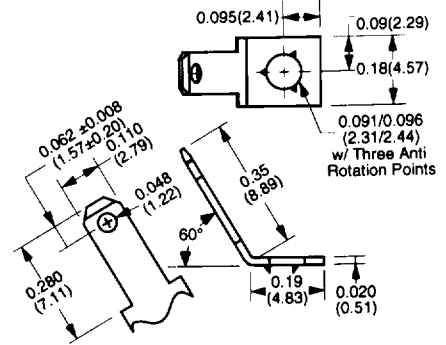

# 0.110" (2.79mm) Quick Disconnect Terminals

Part Number	Material Type	Finish Code	Inventory Type	Dim. 'A'	Dim. 'B'
869-065	Brass	0	Stock	0.012" (0.30mm)	0.065" (1.65mm)

Part Number	Material Type	Finish Code	Inventory Type
916-093	Brass	5	Stock

Part Number	Material Type	Finish Code	Inventory Type	Dim. 'A'
921-093	Brass	5	Special	0.048" (1.22mm)

Part Number	Material Type	Finish Code	Inventory Type
870-065	Brass	0	Special

Part Number	Material Type	Finish Code	Inventory Type
989	Brass	0	Stock

Part Number	Material Type	Finish Code	Inventory Type	Dim. 'A'
981	Brass	0	Stock	0.020" (0.51mm)
831	Brass	5	Stock	0.016" (0.41mm)
831-6	Brass	0	Special	0.020" (0.51mm)