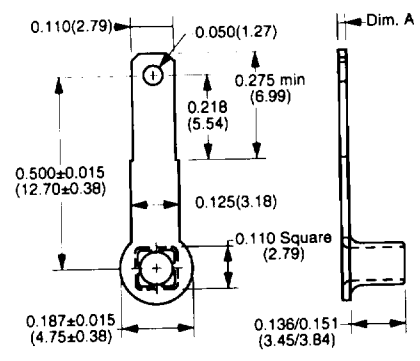

# 0.110" (2.79mm) Quick Disconnect Terminals

Part Number	Material Type	Finish Code	Inventory Type	Dim. 'A'	Dim. 'B'
869-065	Brass	0	Stock	0.012" (0.30mm)	0.065" (1.65mm)

Part Number	Material Type	Finish Code	Inventory Type
916-093	Brass	5	Stock

Part Number	Material Type	Finish Code	Inventory Type	Dim. 'A'
921-093	Brass	5	Special	0.048" (1.22mm)

Part Number	Material Type	Finish Code	Inventory Type
870-065	Brass	0	Special

Part Number	Material Type	Finish Code	Inventory Type
989	Brass	0	Stock

Part Number	Material Type	Finish Code	Inventory Type	Dim. 'A'
981	Brass	0	Stock	0.020" (0.51mm)
831	Brass	5	Stock	0.016" (0.41mm)
831-6	Brass	0	Special	0.020" (0.51mm)