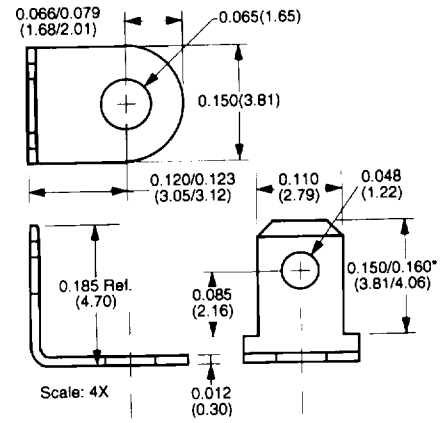

# 0.110" (2.79mm) Quick Disconnect Terminals

Part Number	Material Type	Finish Code	Inventory Type	Dim. 'A'	Dim. 'B'
869-065	Brass	0	Stock	0.012" (0.30mm)	0.065" (1.65mm)

Part Number	Material Type	Finish Code	Inventory Type
916-093	Brass	5	Stock

Part Number	Material Type	Finish Code	Inventory Type	Dim. 'A'
921-093	Brass	5	Special	0.048" (1.22mm)

Part Number	Material Type	Finish Code	Inventory Type
870-065	Brass	0	Special

Part Number	Material Type	Finish Code	Inventory Type
989	Brass	0	Stock

Part Number	Material Type	Finish Code	Inventory Type	Dim. 'A'
981	Brass	0	Stock	0.020" (0.51mm)
831	Brass	5	Stock	0.016" (0.41mm)
831-6	Brass	0	Special	0.020" (0.51mm)