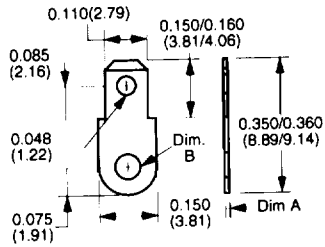

# 0.110" (2.79mm) Quick Disconnect Terminals

Part Number	Material Type	Finish Code	Inventory Type	Dim. 'A'	Dim. 'B'
869-065	Brass	0	Stock	0.012" (0.30mm)	0.065" (1.65mm)

Part Number	Material Type	Finish Code	Inventory Type
916-093	Brass	5	Stock

Part Number	Material Type	Finish Code	Inventory Type	Dim. 'A'
921-093	Brass	5	Special	0.048" (1.22mm)

Part Number	Material Type	Finish Code	Inventory Type
870-065	Brass	0	Special

Part Number	Material Type	Finish Code	Inventory Type
989	Brass	0	Stock

Part Number	Material Type	Finish Code	Inventory Type	Dim. 'A'
981	Brass	0	Stock	0.020" (0.51mm)
831	Brass	5	Stock	0.016" (0.41mm)
831-6	Brass	0	Special	0.020" (0.51mm)