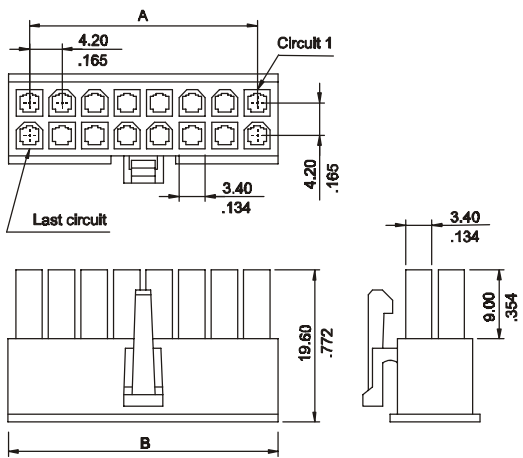

4.20mm MINI POWER RECEPTACLE

6740 SERIES. For High Current / High Density

Features

- Available in 2 through 24 circuits
- Positive housing lock for secure mating retention
- Material: Nylon UL 94 V-2, or Nylon UL 94V-0 available
- Colour: Natural
- For free hanging or panel mounted
- Mates with 6741, 6742, 6743, 6744, 6746 and 6747 series crimp terminals
- 4.20mm centre spacing wire to wire connector
- Low engagement force terminals in natural colour

Dimensional Information

Ordering and Dimensional Information

RECEPTACLE CONNECTOR

PLUG CONNECTOR

RECEPTACLE

Circuit Size	Model	Current Rating Amps	Voltage	Part Number		Dimensions			
				UL 94V-0	UL 94V-2	A	B	C	D
2	A	9	600	6740 - 1020	6740 - 1021	-	5.70 (0.224)	-	-
4	A	8	600	6740 - 1040	6740 - 1041	4.20 (0.156)	9.90 (0.390)	-	-
6	A	8	600	6740 - 1060	6740 - 1061	8.40 (0.331)	14.10 (0.555)	-	-
8	A	7	600	6740 - 1080	6740 - 1081	12.60 (0.496)	18.30 (0.720)	-	-
10	A	7	600	6740 - 1100	6740 - 1101	16.80 (0.661)	22.50 (0.886)	-	-
12	A	6	600	6740 - 1120	6740 - 1121	21.00 (0.827)	26.70 (1.051)	-	-
14	A	6	600	6740 - 1140	6740 - 1141	25.20 (0.992)	30.90 (1.217)	-	-
16	A	6	600	6740 - 1160	6740 - 1161	29.40 (1.157)	35.10 (1.382)	-	-
18	A	6	600	6740 - 1180	6740 - 1181	33.60 (1.322)	39.30 (1.547)	-	-
20	A	6	600	6740 - 1200	6740 - 1201	37.80 (1.487)	43.50 (1.713)	-	-
22	A	6	600	6740 - 1220	6740 - 1221	42.00 (1.652)	47.70 (1.878)	-	-
24	A	6	600	6740 - 1240	6740 - 1241	46.20 (1.817)	51.90 (2.043)	-	-