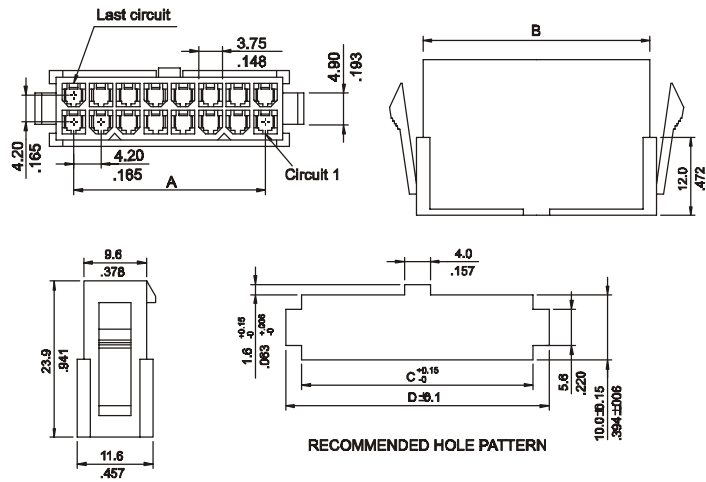

4.20mm MINI POWER RECEPTACLE

6740 SERIES. For High Current / High Density

Features

- Available in 2 through 24 circuits
- Positive housing lock for secure mating retention
- Material: Nylon UL 94 V-2, or Nylon UL 94V-0 available
- Colour: Natural
- For free hanging or panel mounted
- Mates with 6741, 6742, 6743, 6744, 6746 and 6747 series crimp terminals
- 4.20mm centre spacing wire to wire connector
- Low engagement force terminals in natural colour

Dimensional Information

Ordering and Dimensional Information

RECEPTACLE CONNECTOR

PLUG CONNECTOR

RECEPTACLE

Circuit Size	Model	Current Rating Amps	Voltage	Part Number		Dimensions			
				UL 94V-0	UL 94V-2	A	B	C	D
2	A	9	600	6740 - 1020	6740 - 1021	-	5.70 (0.224)	-	-
4	A	8	600	6740 - 1040	6740 - 1041	4.20 (0.156)	9.90 (0.390)	-	-
6	A	8	600	6740 - 1060	6740 - 1061	8.40 (0.331)	14.10 (0.555)	-	-
8	A	7	600	6740 - 1080	6740 - 1081	12.60 (0.496)	18.30 (0.720)	-	-
10	A	7	600	6740 - 1100	6740 - 1101	16.80 (0.661)	22.50 (0.886)	-	-
12	A	6	600	6740 - 1120	6740 - 1121	21.00 (0.827)	26.70 (1.051)	-	-
14	A	6	600	6740 - 1140	6740 - 1141	25.20 (0.992)	30.90 (1.217)	-	-
16	A	6	600	6740 - 1160	6740 - 1161	29.40 (1.157)	35.10 (1.382)	-	-
18	A	6	600	6740 - 1180	6740 - 1181	33.60 (1.322)	39.30 (1.547)	-	-
20	A	6	600	6740 - 1200	6740 - 1201	37.80 (1.487)	43.50 (1.713)	-	-
22	A	6	600	6740 - 1220	6740 - 1221	42.00 (1.652)	47.70 (1.878)	-	-
24	A	6	600	6740 - 1240	6740 - 1241	46.20 (1.817)	51.90 (2.043)	-	-