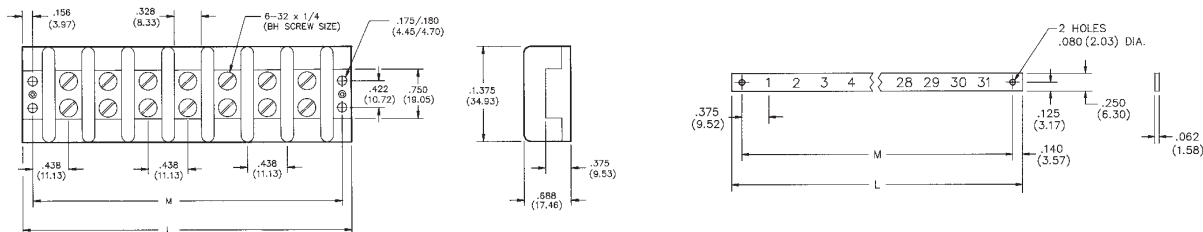

# Barrier Blocks Series 541

.438 Density, 6-32 x 1/4"  
BH Screw, Closed Bottom,  
Double Row

## Dimensions