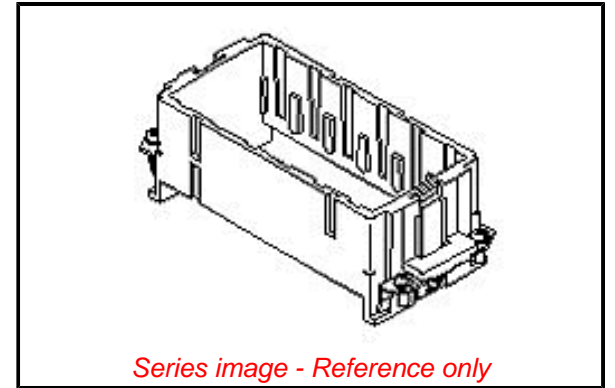

PLEASE CHECK WWW.MOLEX.COM FOR LATEST PART INFORMATION

Part Number: [0587210020](#)
Status: **Active**
Overview: [HMC Heavy Duty Rectangular Connectors](#)
Description: HMC Rectangular Industrial Hood Bracket, Multi-Module Type, 48-72 Circuits, Type B Polarization

Documents:

3D Model	Product Specification PS-58719-006-001 (PDF)
Drawing (PDF)	Application Specification AS-58723-004-001 (PDF)
3D Model (PDF)	RoHS Certificate of Compliance (PDF)
Product Specification PS-58719-005-001 (PDF)	

General

Product Family	I/O Connectors
Series	58721
Application	Panel-Mount
Component Type	Hood Bracket
Overview	HMC Heavy Duty Rectangular Connectors
Product Name	HMC
Type	N/A
UPC	800753921030

Physical

Circuits (Loaded)	48
Circuits (maximum)	48
Lock to Mating Part	Yes
Material - Plating Mating	N/A
Net Weight	13276.400/mg
Orientation	Vertical
Packaging Type	Bag
Panel Mount	N/A
Pitch - Mating Interface	N/A
Polarized to Mating Part	Yes
Temperature Range - Operating	-55° to +125°C
Termination Interface: Style	N/A
Waterproof / Dustproof	Yes
Waterproof / Dustproof Type	IP65

Electrical

Current - Maximum per Contact	12.0A, 20.0A
Voltage - Maximum	300V DC

Material Info

Reference - Drawing Numbers

Application Specification	AS-58723-004-001
Product Specification	PS-58719-005-001, PS-58719-006-001
Sales Drawing	SD-58721-002-001

EU ELV

Not Relevant

EU RoHS

Compliant with Exemption 6(b)-II

REACH SVHC

Contained Per -
D(2022)4187-DC (10
June 2022)

Lead

Halogen-Free

Status

Low-Halogen

For more information, please visit [Contact US](#)

China ROHS

ELV

RoHS Phthalates

China RoHS

50 Image

Not Relevant

Not Contained

Search Parts in this Series

[58721](#) Series

Mates With

[587190020](#) Panel Mount Bracket

Use With

[51194](#) Housing, [51195](#) Housing,
[58723-0010](#) Hood, [51203](#) Housing, [51204](#)
Housing