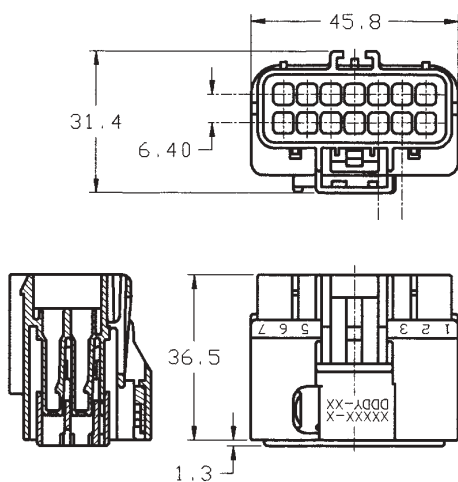

Coupling connectors

Apex

2/3/4/6/10/14 way coupling housings for 2.8 mm terminals

Part Numbers	No. of position	Terminal size	Type	Colour
54200405	4	2.8 mm	Male housing	Black
54200406	4	2.8 mm	Male housing	Light grey
54200407	4	2.8 mm	Male housing	Dark Grey
54200408	4	2.8 mm	Male housing	Natural
54200600	6	2.8 mm	Female housing	Black
54200601	6	2.8 mm	Female housing	Light grey
54200602	6	2.8 mm	Female housing	Dark grey
54200603	6	2.8 mm	Female housing	Natural
54200604	6	2.8 mm	Male housing	Black
54200605	6	2.8 mm	Male housing	Light grey
54200606	6	2.8 mm	Male housing	Dark grey
54200607	6	2.8 mm	Male housing	Natural
54201000	10	2.8 mm	Female housing	Black
54201001	10	2.8 mm	Female housing	Light grey
54201002	10	2.8 mm	Female housing	Light green
54201003	10	2.8 mm	Female housing	Dark green
54201004	10	2.8 mm	Female housing	Orange
54201005	10	2.8 mm	Female housing	Aqua
54201006	10	2.8 mm	Male housing	Black
54201007	10	2.8 mm	Male housing	Light grey
54201008	10	2.8 mm	Male housing	Light green
54201400	14	2.8 mm	Female housing	Black
54201401	14	2.8 mm	Female housing	Light grey
54201402	14	2.8 mm	Female housing	Dark grey
54201403	14	2.8 mm	Female housing	Natural
54201404	14	2.8 mm	Male housing	Black
54201405	14	2.8 mm	Male housing	Light grey

Dimensional characteristics

Coupling connectors

Apex

2/3/4/6/10/14 way coupling housings for 2.8 mm terminals

Dimensional characteristics

Coupling connectors

Apex

2/3/4/6/10/14 way coupling housings for 2.8 mm terminals

Dimensional characteristics

10 way female housing

10 way male housing

14 way female housing

14 way male housing