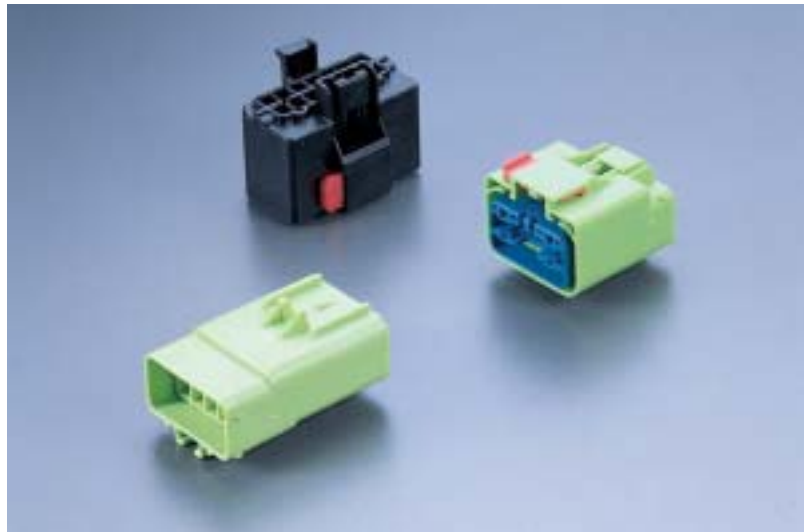

Coupling connectors

Apex

2/3/4/6/10/14 way coupling housings for 2.8 mm terminals

Features

- 2-3-4-6-10 and 14 position housings available
- Single row 5.25 mm pitch for 2-3-4 position housings
- Double row 5.25 x 6.40 mm pitch for 6-10 and 14 position housings
- Terminal position assurance (T.P.A.)
- Connector position assurance (C.P.A.)
- Fixing clip available
- Mechanical polarization
- Several colour codings available

Performance characteristics

- Temperature range: from -40°C to +125°C
- Contact retention force: > 90 N
- Contact insertion force: < 15 N
- Connector mating force: < 90 N

Construction

- Housing material: PA

Connector compatibility

- Usable terminals:
 - Apex 2.8 mm female terminals
 - Apex 2.8 mm male terminals

Part Numbers	No. of position	Terminal size	Type	Colour
54200200	2	2.8 mm	Female housing	Black
54200201	2	2.8 mm	Female housing	Light grey
54200202	2	2.8 mm	Female housing	Dark grey
54200203	2	2.8 mm	Female housing	Natural
54200204	2	2.8 mm	Male housing	Black
54200205	2	2.8 mm	Male housing	Light grey
54200300	3	2.8 mm	Female housing	Black
54200301	3	2.8 mm	Female housing	Light grey
54200302	3	2.8 mm	Female housing	Dark grey
54200303	3	2.8 mm	Female housing	Natural
54200304	3	2.8 mm	Male housing	Black
54200305	3	2.8 mm	Male housing	Light grey
54200306	3	2.8 mm	Male housing	Dark grey
54200307	3	2.8 mm	Male housing	Natural
54200400	4	2.8 mm	Female housing	Black
54200402	4	2.8 mm	Female housing	Light grey
54200403	4	2.8 mm	Female housing	Dark grey
54200404	4	2.8 mm	Female housing	Natural