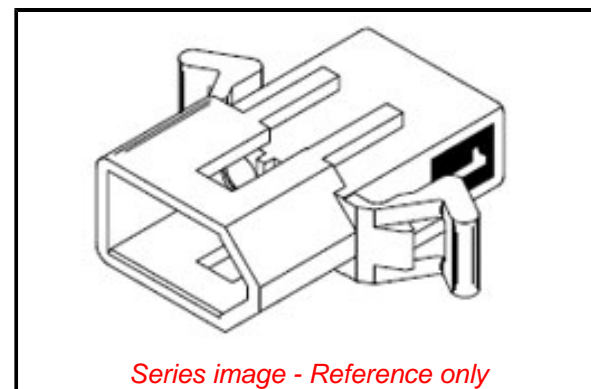

PLEASE CHECK WWW.MOLEX.COM FOR LATEST PART INFORMATION

Part Number: [0050361686](#)
Status: **Active**
Overview: Standard .093" Pin and Socket Connectors
Description: 2.36mm Diameter Standard .093" Pin and Socket Plug Housing, 2 Circuits, without Mounting Ears, Black, Glow-Wire Capable

Documents:

[3D Model](#) [3D Model (PDF)](#)
[Drawing (PDF)](#) [RoHS Certificate of Compliance (PDF)](#)

Agency Certification

CSA LR19980
UL E29179

General

Product Family Crimp Housings
Series [1545](#)
Application Power, Wire-to-Wire
Comments Polarized to Mating Part, 17.0A max. can be achieved when housing is used with 42477 or 42478 terminals, Nylon, PA66 UL94V-2<P><P>This Molex product is manufactured from material that has the following ratings, tested by independent agencies :. a) A Glow
Overview [Standard .093" Pin and Socket Connectors](#)
Product Name Standard .093"
UPC 800756728056

Physical

Circuits (maximum) 2
Circuits Detail 1x2
Color - Resin Black
Flammability 94V-2
Gender Plug
Glow-Wire Capable Yes
Keying to Mating Part None
Lock to Mating Part Yes
Material - Resin Nylon
Net Weight 1.449/g
Number of Rows 1
Packaging Type Bag
Panel Mount No
Pitch - Mating Interface 6.30mm
Pitch - Termination Interface 6.30mm
Polarized to Mating Part Yes
Ports 1
Stackable No
Temperature Range - Operating -55° to +105°C

Solder Process Data

Lead-freeProcess Capability N/A

Material Info

Engineering Number 1545-P1-1

Series image - Reference only

EU ELV

Not Relevant

EU RoHS

Compliant

REACH SVHC

Not Contained Per - D(2020)4578-DC (25 June 2020)

Halogen-Free

Status

Low-Halogen

For more information, please visit [Contact US](#)

China ROHS

ELV

RoHS Phthalates

Green Image

Not Relevant

Not Contained

Search Parts in this Series

[1545 Series](#)

Mates With

[50361685](#)

Use With

[1189 Crimp Terminals](#), [1190 Crimp Terminals](#), [1380 Male Crimp Terminals](#), [1381 Female Crimp Terminals](#), [1433 Crimp Terminals](#), [1434 Male Crimp Terminals](#), [1973](#) , [2151](#) , [2273](#) , [2870](#) , [2871](#) , [4272](#) , [Link:4550](#), [6271](#)