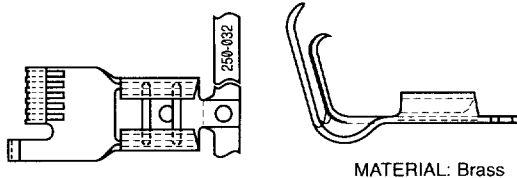

Quick Disconnects

LISTED

1-800-800-0449

Fully Insulated Piggyback QD's

Wire Range	Tab Size	Part Number	Max. Wire Insul. Dia.	W Max Width.	Max. Length
22-18AWG (0.3-1.0)	.250x.032	AA-2317	.060	.370	.866
16-14 AWG (1.2-2.0)	.250x.032	BB-2318	.145	.380	.860
12-10AWG (3.0-6.0)	.250x.032	C-2319	.150	.365	1.020
22-18AWG (0.3-1.0)	.250x.032	AA-2317X	.060	.370	.946
16-14 AWG (1.0-2.6)	.250x.032	BB-2318X	.085	.370	.946
12-10AWG (2.6-6.6)	.250x.032	C-2319X	.275	.380	1.04

Open Barrel Strip Piggyback QD's

Wire Range	Tab Size	Max. Wire Insul. Dia.	Brass Part#	Tin Plated Part#	Max. Length
22-16AWG (0.3-1.2)	.250x.032	.145 (3,7)	AAZ-0304	AAZ-4304	.802 (20,4)
18-12 AWG (1.0-3.0)	.250x.032	.180 (20,4)	BBZ-0305	BBZ-4305	.802 (20,4)

Open Barrel Strip Locking Quick Disconnect

Wire Range	Tab Size	Max. Wire Insul. Dia.	Brass Part#	Tin Plated Part#	Max. Length
22-16AWG (0.3-1.2)	.250x.032	.145 (3,7)	AAZ-0155	AAZ-4155	.802 (20,4)
18-12 AWG (1.0-3.0)	.250x.032	.180 (20,4)	BBZ-0156	BBZ-4156	.802 (20,4)

Open Barrel Strip Flag Quick Disconnects

MATERIAL: Brass

Wire Range	Tab Size	Brass Part #	Tin Plated Part #
20-16 AWG (.52-1.3)	.250x.032	35725-2600	35725-2610
	.187x.020	35718-1200	35718-1210
	.187x.032	35718-2100	35718-2110