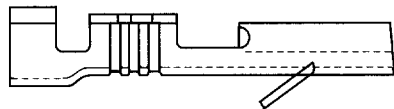

Quick Disconnects

LISTED

1-800-800-0449

Fully Insulated Piggyback QD's

Wire Range	Tab Size	Part Number	Max. Wire Insul. Dia.	W Max Width.	Max. Length
22-18AWG (0.3-1.0)	.250x.032	AA-2317	.060	.370	.866
16-14 AWG (1.2-2.0)	.250x.032	BB-2318	.145	.380	.860
12-10AWG (3.0-6.0)	.250x.032	C-2319	.150	.365	1.020
22-18AWG (0.3-1.0)	.250x.032	AA-2317X	.060	.370	.946
16-14 AWG (1.0-2.6)	.250x.032	BB-2318X	.085	.370	.946
12-10AWG (2.6-6.6)	.250x.032	C-2319X	.275	.380	1.04

Open Barrel Strip Piggyback QD's

Wire Range	Tab Size	Max. Wire Insul. Dia.	Brass Part#	Tin Plated Part#	Max. Length
22-16AWG (0.3-1.2)	.250x.032	.145 (3,7)	AAZ-0304	AAZ-4304	.802 (20,4)
18-12 AWG (1.0-3.0)	.250x.032	.180 (20,4)	BBZ-0305	BBZ-4305	.802 (20,4)

Open Barrel Strip Locking Quick Disconnect

Wire Range	Tab Size	Max. Wire Insul. Dia.	Brass Part#	Tin Plated Part#	Max. Length
22-16AWG (0.3-1.2)	.250x.032	.145 (3,7)	AAZ-0155	AAZ-4155	.802 (20,4)
18-12 AWG (1.0-3.0)	.250x.032	.180 (20,4)	BBZ-0156	BBZ-4156	.802 (20,4)

Open Barrel Strip Flag Quick Disconnects

MATERIAL: Brass

Wire Range	Tab Size	Brass Part #	Tin Plated Part #
20-16 AWG (.52-1.3)	.250x.032	35725-2600	35725-2610
	.187x.020	35718-1200	35718-1210
	.187x.032	35718-2100	35718-2110