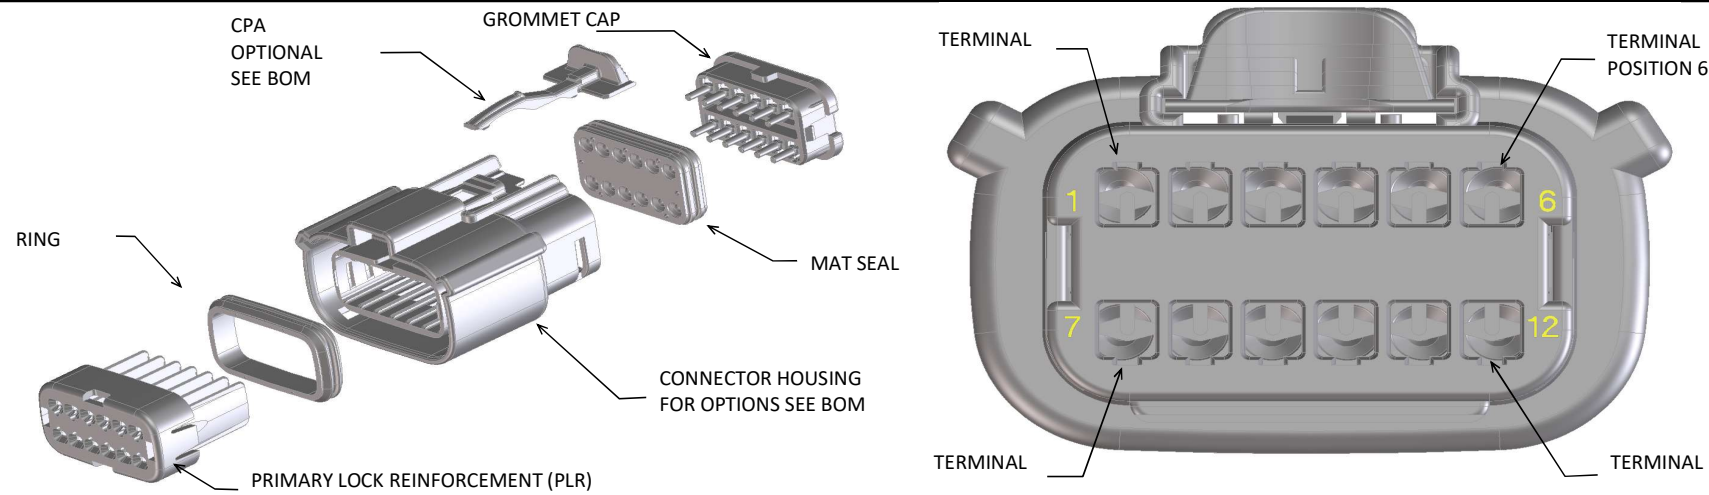

MX150 RECEPTACLE 2X6 SEALED ASSEMBLY MAT SEAL
BOM AND PIN OUT SHEET

ABBREVIATION	DESCRIPTION	COLOR	MATERIAL
A-BLK	HOUSING, KEYING OPTION A	BLACK	SPS/NYLON GF20
B-LG	HOUSING, KEYING OPTION B	LIGHT GRAY	SPS/NYLON GF20
C-BR	HOUSING, KEYING OPTION C	BROWN	SPS/NYLON GF20
D-GR	HOUSING, KEYING OPTION D	GREEN	SPS/NYLON GF20
C-DG	HOUSING, KEYING OPTION C	DARK GRAY	SPS/NYLON GF20
D-SG	HOUSING, KEYING OPTION D	STONE GRAY	SPS/NYLON GF20
A-YW	HOUSING, KEYING OPTION A	YELLOW	SPS/NYLON GF20
A-BLK-CLIP	HOUSING, KEYING OPTION A WITH CLIPSLLOT	BLACK	SPS/NYLON GF20
B-LG-CLIP	HOUSING, KEYING OPTION B WITH CLIPSLLOT	LIGHT GRAY	SPS/NYLON GF20
C-BR-CLIP	HOUSING, KEYING OPTION C WITH CLIPSLLOT	BROWN	SPS/NYLON GF20
D-GR-CLIP	HOUSING, KEYING OPTION D WITH CLIPSLLOT	GREEN	SPS/NYLON GF20
C-DG-CLIP	HOUSING, KEYING OPTION C WITH CLIPSLLOT	DARK GRAY	SPS/NYLON GF20
D-SG-CLIP	HOUSING, KEYING OPTION D WITH CLIPSLLOT	STONE GRAY	SPS/NYLON GF20
GC	GROMMET CAP	BLACK	SPS/NYLON GF20
PLR	PLR	NATURAL	SPS/NYLON GF20
CPA	CPA	RED	PBT GF30
M	MAT SEAL	LIGHT BLUE	INHERENTLY LUBRICATED SILICONE
R	RING SEAL	GREEN	INHERENTLY LUBRICATED SILICONE

FOR ADDITIONAL INFORMATION SEE SD-33472-0001
OR E-33472-0001