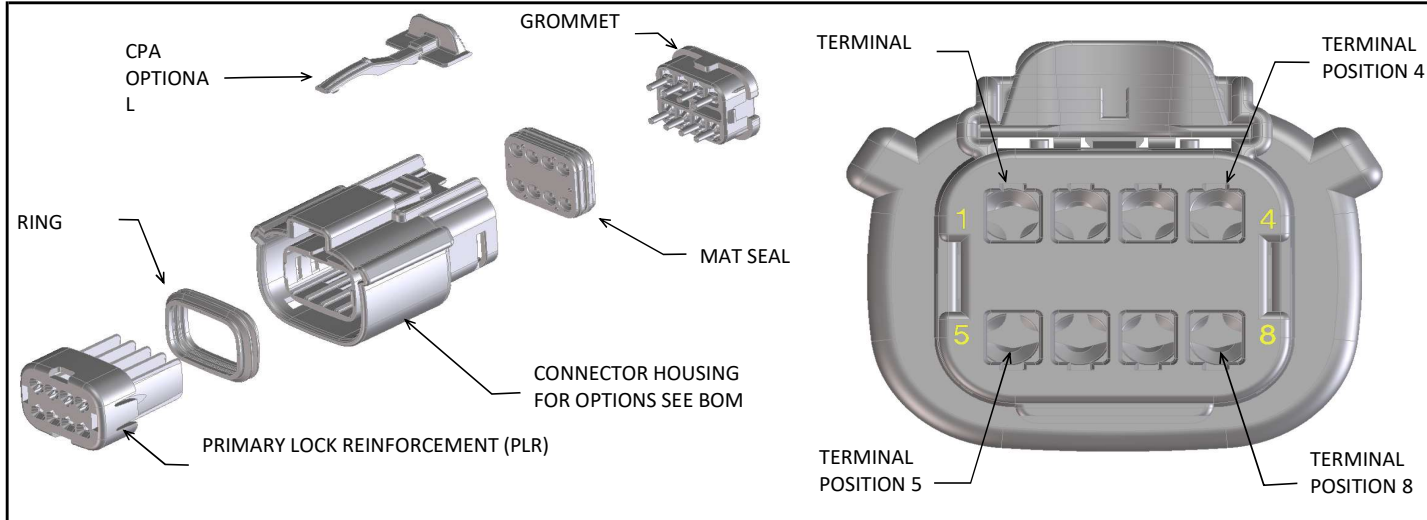

**MX150 RECEPTACLE 2X4 SEALED ASSEMBLY MAT SEAL
BOM AND PIN OUT SHEET**

ABBREVIATION	DESCRIPTION	COLOR	MATERIAL
A-BLK	HOUSING, KEYING OPTION A	BLACK	SPS/NYLON GF20
B-LG	HOUSING, KEYING OPTION B	LIGHT GRAY	SPS/NYLON GF20
C-BR	HOUSING, KEYING OPTION C	BROWN	SPS/NYLON GF20
D-GR	HOUSING, KEYING OPTION D	GREEN	SPS/NYLON GF20
C-DG	HOUSING, KEYING OPTION C	DARK GRAY	SPS/NYLON GF20
D-SG	HOUSING, KEYING OPTION D	STONE GRAY	SPS/NYLON GF20
D-BLK	HOUSING, KEYING OPTION D	BLACK	SPS/NYLON GF20
A-YW	HOUSING, KEYING OPTION A	YELLOW	SPS/NYLON GF20
A-BLK-CLIP	HOUSING, KEYING OPTION A WITH CLIPSLOT	BLACK	SPS/NYLON GF20
B-LG-CLIP	HOUSING, KEYING OPTION B WITH CLIPSLOT	LIGHT GRAY	SPS/NYLON GF20
C-BR-CLIP	HOUSING, KEYING OPTION C WITH CLIPSLOT	BROWN	SPS/NYLON GF20
D-GR-CLIP	HOUSING, KEYING OPTION D WITH CLIPSLOT	GREEN	SPS/NYLON GF20
C-DG-CLIP	HOUSING, KEYING OPTION C WITH CLIPSLOT	DARK GRAY	SPS/NYLON GF20
D-SG-CLIP	HOUSING, KEYING OPTION D WITH CLIPSLOT	STONE GRAY	SPS/NYLON GF20
D-BLK-CLIP	HOUSING, KEYING OPTION D WITH CLIPSLOT	BLACK	SPS/NYLON GF20
GCO	GROMMET CAP (OPEN)	BLACK	SPS/NYLON GF20
GCP	GROMMET CAP (PLUGGED)	BLACK	SPS/NYLON GF20
PLR	PLR	NATURAL	SPS/NYLON GF20
CPA	CPA	RED	PBT GF30
M	MAT SEAL	LIGHT BLUE	INHERENTLY LUBRICATED SILICONE
RG	RING SEAL	GREEN	INHERENTLY LUBRICATED SILICONE
RR	RING SEAL	RUST RED	INHERENTLY LUBRICATED SILICONE

FOR ADDITIONAL INFORMATION SEE SD-33472-0001
OR E-33472-0001