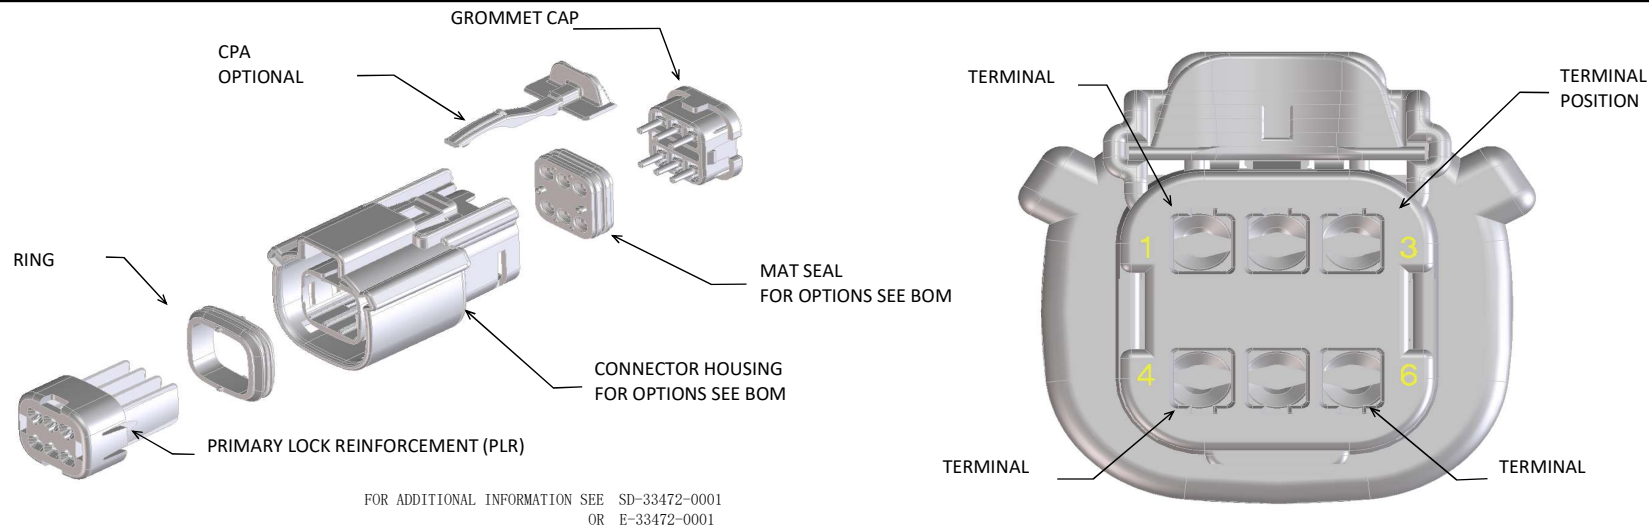

MX150 RECEPTACLE 2X3 SEALED ASSEMBLY MAT SEAL
BOM AND PIN OUT SHEET

FOR ADDITIONAL INFORMATION SEE SD-33472-0001
OR E-33472-0001

ABBREVIATION	DESCRIPTION	COLOR	MATERIAL
A-BLK	HOUSING, KEYING OPTION A	BLACK	SPS/NYLON GF20
B-LG	HOUSING, KEYING OPTION B	LIGHT GRAY	SPS/NYLON GF20
C-BR	HOUSING, KEYING OPTION C	BROWN	SPS/NYLON GF20
D-GR	HOUSING, KEYING OPTION D	GREEN	SPS/NYLON GF20
C-DG	HOUSING, KEYING OPTION C	DARK GRAY	SPS/NYLON GF20
D-SG	HOUSING, KEYING OPTION D	STONE GRAY	SPS/NYLON GF20
A-YW	HOUSING, KEYING OPTION A	YELLOW	SPS/NYLON GF20
A-BLK-CLIP	HOUSING, KEYING OPTION A WITH CLIPSLOT	BLACK	SPS/NYLON GF20
B-LG-CLIP	HOUSING, KEYING OPTION B WITH CLIPSLOT	LIGHT GRAY	SPS/NYLON GF20
C-BR-CLIP	HOUSING, KEYING OPTION C WITH CLIPSLOT	BROWN	SPS/NYLON GF20
D-GR-CLIP	HOUSING, KEYING OPTION D WITH CLIPSLOT	GREEN	SPS/NYLON GF20
C-DG-CLIP	HOUSING, KEYING OPTION C WITH CLIPSLOT	DARK GRAY	SPS/NYLON GF20
D-SG-CLIP	HOUSING, KEYING OPTION D WITH CLIPSLOT	STONE GRAY	SPS/NYLON GF20
A-SG-CLIP	HOUSING, KEYING OPTION A WITH CLIPSLOT	YELLOW	SPS/NYLON GF20
GC	GROMMET CAP	BLACK	SPS/NYLON GF20
PLR	PLR	NATURAL	SPS/NYLON GF20
CPA	CPA	RED	PBT GF30
M	MAT SEAL	LIGHT BLUE	INHERENTLY LUBRICATED SILICONE
R	RING SEAL	RUST RED	INHERENTLY LUBRICATED SILICONE