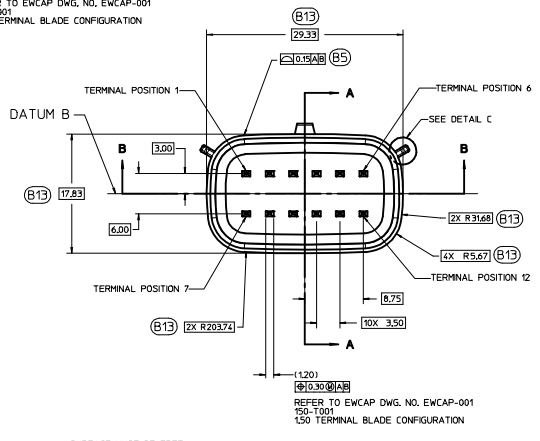

STANDARD NOTICE

NOTES: UNLESS OTHERWISE SPECIFIED

REV	DATE	BY	CHK	DESCRIPTION
132				C5 UPDATED CALL OUT FOR THE REVISION OF DETAIL C FROM ASME Y14.5-1994 TO Y14.5-2009 IN THE NOTES
132				C4 UPDATED THE STANDARD NOTICE TO THE LATEST TEMPLATE
132				C3 ADDED PLANE 2
132				C2 ADDED PLANE 1
132	04-28-17	MV	KB	C1 ADDED CALL OUT CENTER PLANES ESTABLISHED BY DATUM B
095				B22 CHANGED ISO VIEW SCALE TO 4:1 WAS 1:1
095				B21 ADDED PARTING LINE NOTE TO DETAIL A. REVISED NOTE BACK ANGLE OPTIONAL FROM 30°
095				B20 CORRECTED CHRYSLER GROUP LLC NOMENCLATURE
095				B19 MOVED NOTE TO SECTION B-B
095				B18 UPDATED NOTES
095				B17 ADDED 0.25° MAX DRAFT ANGLE ALL AROUND
095				B16 ADDED B150
095				B15 ADDED AT TANGENT NOTE
095				B14 REMOVED DATUM D
095				B13 ADDED BASIC DIMENSIONS FOR PROFILE CONTROL
095				B12 ADDED B10.20±0.10
095				B11 DIMENSIONED TO DATUM A
095				B10 SEALING SURFACE DIMENSIONS MOVED TO SECTION C-C
095				B9 ADDED SECTION C-C
095				B8 REMOVED B120 AND 250 FROM SECTION A-A
095				B7 ADDED DRAFT ANGLE DIRECTION
095				B6 REMOVED 0.80 ±0.00±0.20 ALL AROUND
095				B5 REVISED WALL THICKNESS CONTROL WITH PROFILE OF A SURFACE
095				B4 ADDED R16.471
095				B3 ADDED 0.70 ±0.15 ALL AROUND
095				B2 UPDATED CONNECTOR COLORS
095	03-21-12	KC	MV	A SURFACE 17 RELOCATED TO B150 WAS AT B20
095	10-31-02	DG	JC	A RELEASED

LET	REVISION RECORD	DATE	DWN	CHK

TOLERANCES UNLESS OTHERWISE SPECIFIED			
DIMENSIONS ARE IN MILLIMETERS			
ANGLES	XX	XX	XX
±0.2	±0.2	±0.2	±0.10

EWCAP
SCALE 4 - 1 DRAWN BY R.CUNNINGHAM CHECKED BY M.VANSLAMBRUCK DATE 03-21-12
TITLE DIRECT CONNECT INTERFACE
12 WAY (2 X 6) 1.5MM SEALED MALE
SHEET 1 OF 1 DRAWING NUMBER 150-S-012-2-Z01 REV E DO NOT SCALE DRAWING UNLESS INDICATED REVISION LEVEL C