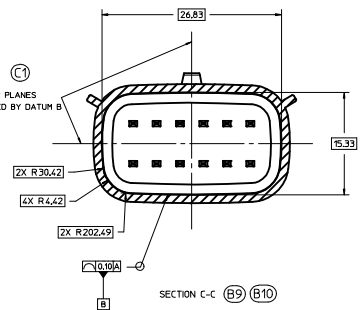

STANDARD NOTICE

NOTES: UNLESS OTHERWISE SPECIFIED

REV	DATE	BY	CHK	DESCRIPTION
132				C5 UPDATED CALL OUT FOR THE REVISION OF DETAIL C FROM ASME Y14.5-1994 TO Y14.5-2009 IN THE NOTES
132				C4 UPDATED THE STANDARD NOTICE TO THE LATEST TEMPLATE
132				C3 ADDED PLANE 2
132				C2 ADDED PLANE 1
132	04-28-17	MV	KB	C1 ADDED CALL OUT CENTER PLANES ESTABLISHED BY DATUM B
095				B22 CHANGED ISO VIEW SCALE TO 4:1 WAS 1:1
095				B21 ADDED PARTING LINE NOTE TO DETAIL A. REVISED NOTE BACK ANGLE OPTIONAL FROM 30°
095				B20 CORRECTED CHRYSLER GROUP LLC NOMENCLATURE
095				B19 MOVED NOTE TO SECTION B-B
095				B18 UPDATED NOTES
095				B17 ADDED 0.25° MAX DRAFT ANGLE ALL AROUND
095				B16 ADDED B150
095				B15 ADDED AT TANGENT NOTE
095				B14 REMOVED DATUM D
095				B13 ADDED BASIC DIMENSIONS FOR PROFILE CONTROL
095				B12 ADDED B10.20±0.10
095				B11 DIMENSIONED TO DATUM A
095				B10 SEALING SURFACE DIMENSIONS MOVED TO SECTION C-C
095				B9 ADDED SECTION C-C
095				B8 REMOVED B120 AND 250 FROM SECTION A-A
095				B7 ADDED DRAFT ANGLE DIRECTION
095				B6 REMOVED 0.80 ±0.00±0.20 ALL AROUND
095				B5 REVISED WALL THICKNESS CONTROL WITH PROFILE OF A SURFACE
095				B4 ADDED R16.471
095				B3 ADDED 0.70 ±0.15 ALL AROUND
095				B2 UPDATED CONNECTOR COLORS
095	03-21-12	KC	MV	A SURFACE 17 RELOCATED TO B150 WAS AT B20
095	10-31-02	DG	JC	A RELEASED

LET	REVISION RECORD	DATE	DWN	CHK

TOLERANCES UNLESS OTHERWISE SPECIFIED			
DIMENSIONS ARE IN MILLIMETERS			
ANGLES	XX	XX	XX
±0.2	±0.2	±0.2	±0.10

EWCAP
SCALE 4 - 1 DRAWN BY R.CUNNINGHAM CHECKED BY M.VANSLAMBRUCK DATE 03-21-12
TITLE DIRECT CONNECT INTERFACE
12 WAY (2 X 6) 1.5MM SEALED MALE
SHEET 1 OF 1 DRAWING NUMBER 150-S-012-2-Z01 REV E DO NOT SCALE DRAWING UNLESS INDICATED REVISION LEVEL C