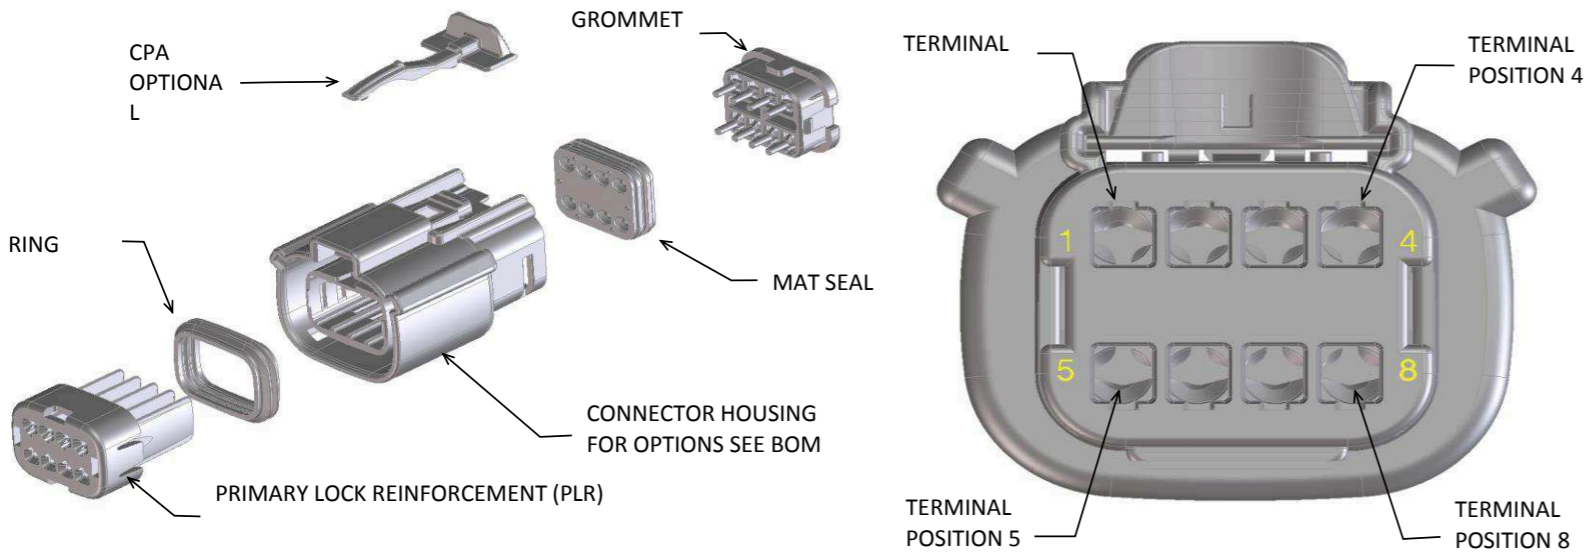

MX150 RECEPTACLE 2X4 SEALED ASSEMBLY MAT SEAL
BOM AND PIN OUT SHEET

ABBREVIATION	DESCRIPTION	COLOR	MATERIAL
A-BLK	HOUSING, KEYING OPTION A	BLACK	SPS/NYLON GF20
B-LG	HOUSING, KEYING OPTION B	LIGHT GRAY	SPS/NYLON GF20
C-BR	HOUSING, KEYING OPTION C	BROWN	SPS/NYLON GF20
D-GR	HOUSING, KEYING OPTION D	GREEN	SPS/NYLON GF20
C-DG	HOUSING, KEYING OPTION C	DARK GRAY	SPS/NYLON GF20
D-SG	HOUSING, KEYING OPTION D	STONE GRAY	SPS/NYLON GF20
D-BLK	HOUSING, KEYING OPTION D	BLACK	SPS/NYLON GF20
A-YW	HOUSING, KEYING OPTION A	YELLOW	SPS/NYLON GF20
A-BLK-CLIP	HOUSING, KEYING OPTION A WITH CLIPSLOT	BLACK	SPS/NYLON GF20
B-LG-CLIP	HOUSING, KEYING OPTION B WITH CLIPSLOT	LIGHT GRAY	SPS/NYLON GF20
C-BR-CLIP	HOUSING, KEYING OPTION C WITH CLIPSLOT	BROWN	SPS/NYLON GF20
D-GR-CLIP	HOUSING, KEYING OPTION D WITH CLIPSLOT	GREEN	SPS/NYLON GF20
C-DG-CLIP	HOUSING, KEYING OPTION C WITH CLIPSLOT	DARK GRAY	SPS/NYLON GF20
D-SG-CLIP	HOUSING, KEYING OPTION D WITH CLIPSLOT	STONE GRAY	SPS/NYLON GF20
D-BLK-CLIP	HOUSING, KEYING OPTION D WITH CLIPSLOT	BLACK	SPS/NYLON GF20
GCO	GROMMET CAP (OPEN)	BLACK	SPS/NYLON GF20
GCP	GROMMET CAP (PLUGGED)	BLACK	SPS/NYLON GF20
PLR	PLR	NATURAL	SPS/NYLON GF20
CPA	CPA	RED	PBT GF30
M	MAT SEAL	LIGHT BLUE	INHERENTLY LUBRICATED SILICONE
RG	RING SEAL	GREEN	INHERENTLY LUBRICATED SILICONE
RR	RING SEAL	RUST RED	INHERENTLY LUBRICATED SILICONE

FOR ADDITIONAL INFORMATION SEE SD-33472-0001