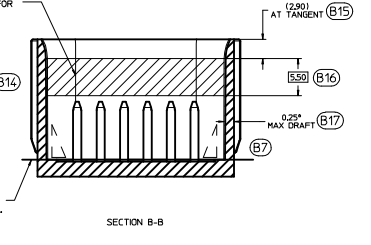

STANDARD NOTICE

NOTES: UNLESS OTHERWISE SPECIFIED

REV	DATE	BY	CHK	DESCRIPTION
132				C5 UPDATED CALL OUT FOR THE REVISION OF DETAIL C FROM ASME Y14.5-1994 TO Y14.5-2009 IN THE NOTES
132				C4 UPDATED THE STANDARD NOTICE TO THE LATEST TEMPLATE
132				C3 ADDED PLANE 2
132				C2 ADDED PLANE 1
132	04-28-17	MV	KB	C1 ADDED CALL OUT CENTER PLANES ESTABLISHED BY DATUM B
095				B22 CHANGED ISO VIEW SCALE TO 4:1 WAS 1:1
095				B21 ADDED PARTING LINE NOTE TO DETAIL A. REVISED NOTE BACK ANGLE OPTIONAL FROM 30°
095				B20 CORRECTED CHRYSLER GROUP LLC NOMENCLATURE
095				B19 MOVED NOTE TO SECTION B-B
095				B18 UPDATED NOTES
095				B17 ADDED 0.25° MAX DRAFT ANGLE ALL AROUND
095				B16 ADDED B150
095				B15 ADDED AT TANGENT NOTE
095				B14 REMOVED DATUM D
095				B13 ADDED BASIC DIMENSIONS FOR PROFILE CONTROL
095				B12 ADDED B10.20±0.10
095				B11 DIMENSIONED TO DATUM A
095				B10 SEALING SURFACE DIMENSIONS MOVED TO SECTION C-C
095				B9 ADDED SECTION C-C
095				B8 REMOVED B120 AND 250 FROM SECTION A-A
095				B7 ADDED DRAFT ANGLE DIRECTION
095				B6 REMOVED 0.80 ±0.00±0.20 ALL AROUND
095				B5 REVISED WALL THICKNESS CONTROL WITH PROFILE OF A SURFACE
095				B4 ADDED R16.471
095				B3 ADDED 0.70 ±0.15 ALL AROUND
095				B2 UPDATED CONNECTOR COLORS
095	03-21-12	KC	MV	A SURFACE 17 RELOCATED TO B150 WAS AT B20
095	10-31-02	DG	JC	A RELEASED

LET	REVISION RECORD	DATE	DWN	CHK

TOLERANCES UNLESS OTHERWISE SPECIFIED			
DIMENSIONS ARE IN MILLIMETERS			
ANGLES	XX	XX	XX
±0.2	±0.2	±0.2	±0.10

EWCAP
SCALE 4 - 1 DRAWN BY R.CUNNINGHAM CHECKED BY M.VANSLAMBRUCK DATE 03-21-12
TITLE DIRECT CONNECT INTERFACE
12 WAY (2 X 6) 1.5MM SEALED MALE
SHEET 1 OF 1 DRAWING NUMBER 150-S-012-2-Z01 REV E DO NOT SCALE DRAWING UNLESS INDICATED REVISION LEVEL C