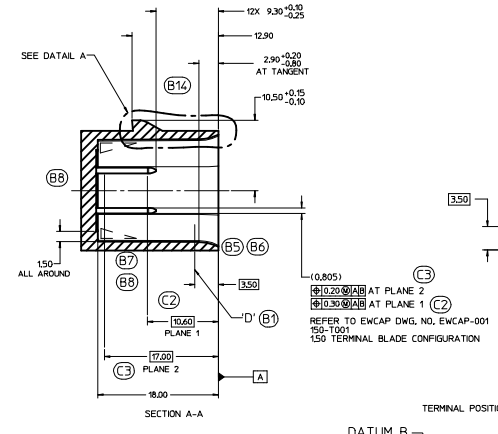

STANDARD NOTICE

NOTES: UNLESS OTHERWISE SPECIFIED

REV	DATE	BY	CHK	DESCRIPTION
132				C5 UPDATED CALL OUT FOR THE REVISION OF DETAIL C FROM ASME Y14.5-1994 TO Y14.5-2009 IN THE NOTES
132				C4 UPDATED THE STANDARD NOTICE TO THE LATEST TEMPLATE
132				C3 ADDED PLANE 2
132				C2 ADDED PLANE 1
132	04-28-17	MV	KB	C1 ADDED CALL OUT CENTER PLANES ESTABLISHED BY DATUM B
095				B22 CHANGED ISO VIEW SCALE TO 4:1 WAS 1:1
095				B21 ADDED PARTING LINE NOTE TO DETAIL A. REVISED NOTE BACK ANGLE OPTIONAL FROM 30°
095				B20 CORRECTED CHRYSLER GROUP LLC NOMENCLATURE
095				B19 MOVED NOTE TO SECTION B-B
095				B18 UPDATED NOTES
095				B17 ADDED 0.25° MAX DRAFT ANGLE ALL AROUND
095				B16 ADDED B150
095				B15 ADDED AT TANGENT NOTE
095				B14 REMOVED DATUM D
095				B13 ADDED BASIC DIMENSIONS FOR PROFILE CONTROL
095				B12 ADDED B10.20±0.10
095				B11 DIMENSIONED TO DATUM A
095				B10 SEALING SURFACE DIMENSIONS MOVED TO SECTION C-C
095				B9 ADDED SECTION C-C
095				B8 REMOVED B120 AND 250 FROM SECTION A-A
095				B7 ADDED DRAFT ANGLE DIRECTION
095				B6 REMOVED 0.80 ±0.00±0.20 ALL AROUND
095				B5 REVISED WALL THICKNESS CONTROL WITH PROFILE OF A SURFACE
095				B4 ADDED R16.471
095				B3 ADDED 0.70 ±0.15 ALL AROUND
095				B2 UPDATED CONNECTOR COLORS
095	03-21-12	KC	MV	A SURFACE 17 RELOCATED TO B150 WAS AT B20
095	10-31-02	DG	JC	A RELEASED

LET	REVISION RECORD	DATE	DWN	CHK

TOLERANCES UNLESS OTHERWISE SPECIFIED			
DIMENSIONS ARE IN MILLIMETERS			
ANGLES	XX	XX	XX
±0.2	±0.2	±0.2	±0.10

EWCAP
SCALE 4 - 1 DRAWN BY R.CUNNINGHAM CHECKED BY M.VANSLAMBRUCK DATE 03-21-12
TITLE DIRECT CONNECT INTERFACE
12 WAY (2 X 6) 1.5MM SEALED MALE
SHEET 1 OF 1 DRAWING NUMBER 150-S-012-2-Z01 REV E DO NOT SCALE DRAWING UNLESS INDICATED REVISION LEVEL C