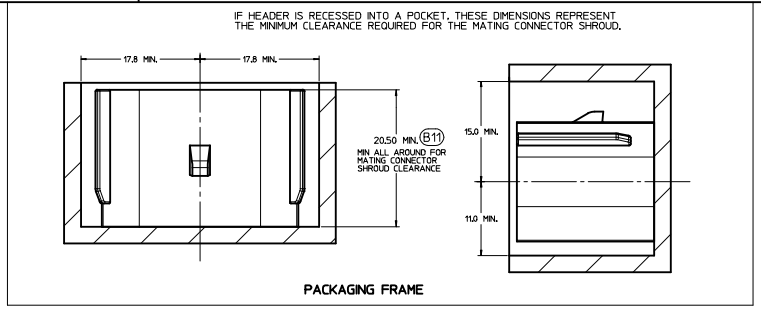

STANDARD NOTICE

NOTES: UNLESS OTHERWISE SPECIFIED

REV	DATE	BY	CHK	DESCRIPTION
132				C5 UPDATED CALL OUT FOR THE REVISION OF DETAIL C FROM ASME Y14.5-1994 TO Y14.5-2009 IN THE NOTES
132				C4 UPDATED THE STANDARD NOTICE TO THE LATEST TEMPLATE
132				C3 ADDED PLANE 2
132				C2 ADDED PLANE 1
132	04-28-17	MV	KB	C1 ADDED CALL OUT CENTER PLANES ESTABLISHED BY DATUM B
095				B22 CHANGED ISO VIEW SCALE TO 4:1 WAS 1:1
095				B21 ADDED PARTING LINE NOTE TO DETAIL A. REVISED NOTE BACK ANGLE OPTIONAL FROM 30°
095				B20 CORRECTED CHRYSLER GROUP LLC NOMENCLATURE
095				B19 MOVED NOTE TO SECTION B-B
095				B18 UPDATED NOTES
095				B17 ADDED 0.25° MAX DRAFT ANGLE ALL AROUND
095				B16 ADDED B150
095				B15 ADDED AT TANGENT NOTE
095				B14 REMOVED DATUM D
095				B13 ADDED BASIC DIMENSIONS FOR PROFILE CONTROL
095				B12 ADDED B10.20±0.10
095				B11 DIMENSIONED TO DATUM A
095				B10 SEALING SURFACE DIMENSIONS MOVED TO SECTION C-C
095				B9 ADDED SECTION C-C
095				B8 REMOVED B120 AND 250 FROM SECTION A-A
095				B7 ADDED DRAFT ANGLE DIRECTION
095				B6 REMOVED 0.80 ±0.00±0.20 ALL AROUND
095				B5 REVISED WALL THICKNESS CONTROL WITH PROFILE OF A SURFACE
095				B4 ADDED R16.471
095				B3 ADDED 0.70 ±0.15 ALL AROUND
095				B2 UPDATED CONNECTOR COLORS
095	03-21-12	KC	MV	A SURFACE 17 RELOCATED TO B150 WAS AT B20
095	10-31-02	DG	JC	A RELEASED

LET	REVISION RECORD	DATE	DWN	CHK

TOLERANCES UNLESS OTHERWISE SPECIFIED			
DIMENSIONS ARE IN MILLIMETERS			
ANGLES	XX	XX	XX
±0.2	±0.2	±0.2	±0.10

EWCAP
SCALE 4 - 1 DRAWN BY R.CUNNINGHAM CHECKED BY M.VANSLAMBRUCK DATE 03-21-12
TITLE DIRECT CONNECT INTERFACE
12 WAY (2 X 6) 1.5MM SEALED MALE
SHEET 1 OF 1 DRAWING NUMBER 150-S-012-2-Z01 REV E DO NOT SCALE DRAWING UNLESS INDICATED REVISION LEVEL C