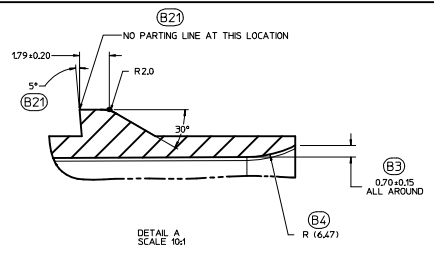

STANDARD NOTICE

NOTES: UNLESS OTHERWISE SPECIFIED

REV	DATE	BY	CHK	DESCRIPTION
132				C5 UPDATED CALL OUT FOR THE REVISION OF DETAIL C FROM ASME Y14.5-1994 TO Y14.5-2009 IN THE NOTES
132				C4 UPDATED THE STANDARD NOTICE TO THE LATEST TEMPLATE
132				C3 ADDED PLANE 2
132				C2 ADDED PLANE 1
132	04-28-17	MV	KB	C1 ADDED CALL OUT CENTER PLANES ESTABLISHED BY DATUM B
095				B22 CHANGED ISO VIEW SCALE TO 4:1 WAS 1:1
095				B21 ADDED PARTING LINE NOTE TO DETAIL A. REVISED NOTE BACK ANGLE OPTIONAL FROM 30°
095				B20 CORRECTED CHRYSLER GROUP LLC NOMENCLATURE
095				B19 MOVED NOTE TO SECTION B-B
095				B18 UPDATED NOTES
095				B17 ADDED 0.25° MAX DRAFT ANGLE ALL AROUND
095				B16 ADDED B150
095				B15 ADDED AT TANGENT NOTE
095				B14 REMOVED DATUM D
095				B13 ADDED BASIC DIMENSIONS FOR PROFILE CONTROL
095				B12 ADDED B10.20±0.10
095				B11 DIMENSIONED TO DATUM A
095				B10 SEALING SURFACE DIMENSIONS MOVED TO SECTION C-C
095				B9 ADDED SECTION C-C
095				B8 REMOVED B120 AND 250 FROM SECTION A-A
095				B7 ADDED DRAFT ANGLE DIRECTION
095				B6 REMOVED 0.80 ±0.00±0.20 ALL AROUND
095				B5 REVISED WALL THICKNESS CONTROL WITH PROFILE OF A SURFACE
095				B4 ADDED R16.471
095				B3 ADDED 0.70 ±0.15 ALL AROUND
095				B2 UPDATED CONNECTOR COLORS
095	03-21-12	KC	MV	A SURFACE 17 RELOCATED TO B150 WAS AT B20
095	10-31-02	DG	JC	A RELEASED

LET	REVISION RECORD	DATE	DWN	CHK

TOLERANCES UNLESS OTHERWISE SPECIFIED			
DIMENSIONS ARE IN MILLIMETERS			
ANGLES	XX	XX	XX
±0.2	±0.2	±0.2	±0.10

EWCAP
SCALE 4 - 1 DRAWN BY R.CUNNINGHAM CHECKED BY M.VANSLAMBRUCK DATE 03-21-12
TITLE DIRECT CONNECT INTERFACE
12 WAY (2 X 6) 1.5MM SEALED MALE
SHEET 1 OF 1 DRAWING NUMBER 150-S-012-2-Z01 REV E DO NOT SCALE DRAWING UNLESS INDICATED REVISION LEVEL C