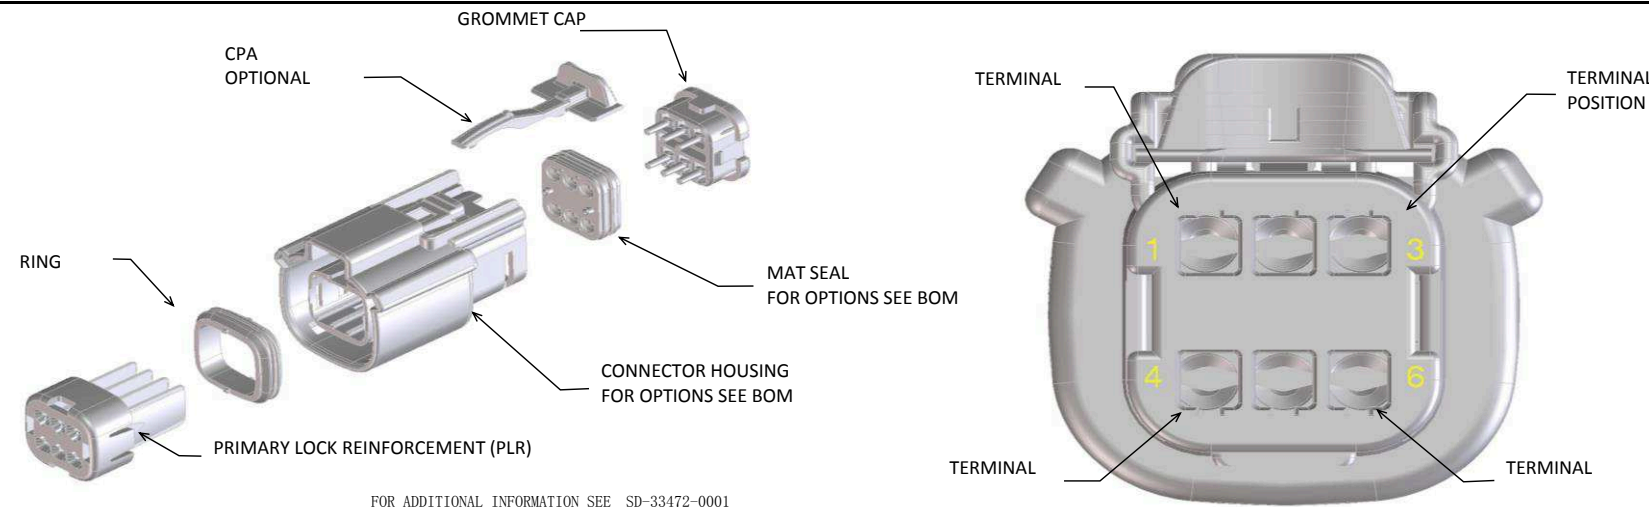

MX150 RECEPTACLE 2X3 SEALED ASSEMBLY MAT SEAL
BOM AND PIN OUT SHEET

ABBREVIATION	DESCRIPTION	COLOR	MATERIAL
A-BLK	HOUSING, KEYING OPTION A	BLACK	SPS/NYLON GF20
B-LG	HOUSING, KEYING OPTION B	LIGHT GRAY	SPS/NYLON GF20
C-BR	HOUSING, KEYING OPTION C	BROWN	SPS/NYLON GF20
D-GR	HOUSING, KEYING OPTION D	GREEN	SPS/NYLON GF20
C-DG	HOUSING, KEYING OPTION C	DARK GRAY	SPS/NYLON GF20
D-SG	HOUSING, KEYING OPTION D	STONE GRAY	SPS/NYLON GF20
A-YW	HOUSING, KEYING OPTION A	YELLOW	SPS/NYLON GF20
A-BLK-CLIP	HOUSING, KEYING OPTION A WITH CLIPSLOT	BLACK	SPS/NYLON GF20
B-LG-CLIP	HOUSING, KEYING OPTION B WITH CLIPSLOT	LIGHT GRAY	SPS/NYLON GF20
C-BR-CLIP	HOUSING, KEYING OPTION C WITH CLIPSLOT	BROWN	SPS/NYLON GF20
D-GR-CLIP	HOUSING, KEYING OPTION D WITH CLIPSLOT	GREEN	SPS/NYLON GF20
C-DG-CLIP	HOUSING, KEYING OPTION C WITH CLIPSLOT	DARK GRAY	SPS/NYLON GF20
D-SG-CLIP	HOUSING, KEYING OPTION D WITH CLIPSLOT	STONE GRAY	SPS/NYLON GF20
A-SG-CLIP	HOUSING, KEYING OPTION A WITH CLIPSLOT	YELLOW	SPS/NYLON GF20
GC	GROMMET CAP	BLACK	SPS/NYLON GF20
PLR	PLR	NATURAL	SPS/NYLON GF20
CPA	CPA	RED	PBT GF30
M	MAT SEAL	LIGHT BLUE	INHERENTLY LUBRICATED SILICONE
R	RING SEAL	RUST RED	INHERENTLY LUBRICATED SILICONE

FOR ADDITIONAL INFORMATION SEE SD-33472-0001