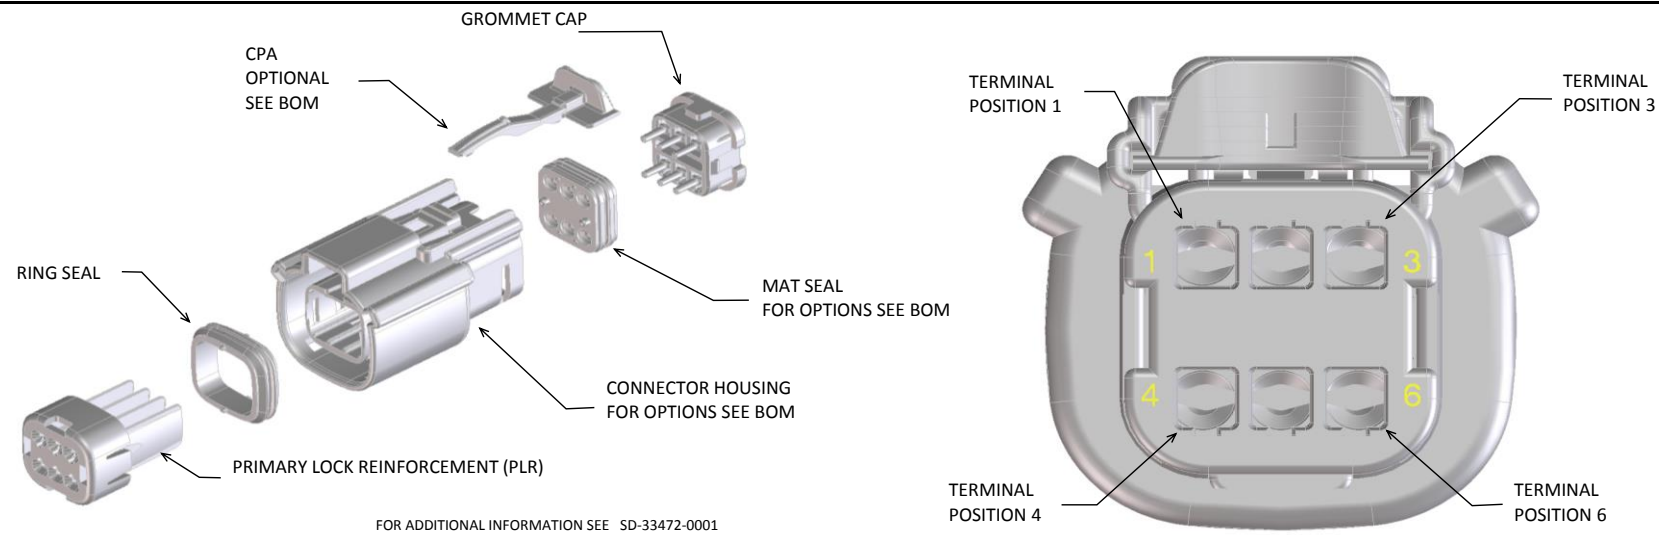

**MX150 RECEPTACLE 2X3 SEALED ASSEMBLY MAT SEAL
BOM AND PIN OUT SHEET**

FOR ADDITIONAL INFORMATION SEE SD-33472-0001

ABBREVIATION	DESCRIPTION	COLOR	MATERIAL
A-BLK	HOUSING, KEYING OPTION A	BLACK	SPS/NYLON GF20
B-LG	HOUSING, KEYING OPTION B	LIGHT GRAY	SPS/NYLON GF20
C-BR	HOUSING, KEYING OPTION C	BROWN	SPS/NYLON GF20
D-GR	HOUSING, KEYING OPTION D	GREEN	SPS/NYLON GF20
C-DG	HOUSING, KEYING OPTION C	DARK GRAY	SPS/NYLON GF20
D-SG	HOUSING, KEYING OPTION D	STONE GRAY	SPS/NYLON GF20
A-YW	HOUSING, KEYING OPTION A	YELLOW	SPS/NYLON GF20
A-BLK-CLIP	HOUSING, KEYING OPTION A WITH CLIPSLOT	BLACK	SPS/NYLON GF20
B-LG-CLIP	HOUSING, KEYING OPTION B WITH CLIPSLOT	LIGHT GRAY	SPS/NYLON GF20
C-BR-CLIP	HOUSING, KEYING OPTION C WITH CLIPSLOT	BROWN	SPS/NYLON GF20
D-GR-CLIP	HOUSING, KEYING OPTION D WITH CLIPSLOT	GREEN	SPS/NYLON GF20
C-DG-CLIP	HOUSING, KEYING OPTION C WITH CLIPSLOT	DARK GRAY	SPS/NYLON GF20
D-SG-CLIP	HOUSING, KEYING OPTION D WITH CLIPSLOT	STONE GRAY	SPS/NYLON GF20
A-SG-CLIP	HOUSING, KEYING OPTION A WITH CLIPSLOT	YELLOW	SPS/NYLON GF20
GC	GROMMET CAP	BLACK	SPS/NYLON GF20
PLR	PLR	NATURAL	SPS/NYLON GF20
CPA	CPA	RED	PBT GF30
M	MAT SEAL	LIGHT BLUE	INHERENTLY LUBRICATED SILICONE
R	RING SEAL	RUST RED	INHERENTLY LUBRICATED SILICONE