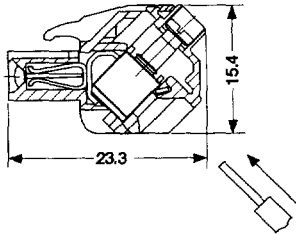

# BLZ 5.08/225 Printed Circuit Board Connectors

**BLZ 5.08**  
225° orientation  
Non-Locking  
Screw Clamp

**BLZ 5.08 B**  
225° orientation  
Locking  
Screw Clamp

Technical Data	UL*	CSA*	VDE	Technical Data	UL*	CSA*	VDE
Rated Voltage	300 V	300 V	250 V	Rated Voltage	300 V	300 V	250 V
Rated Current	10 A	10 A	12 A	Rated Current	10 A	10 A	12 A
Wire Size	#22...12 AWG	#22...12 AWG	2.5 mm <sup>2</sup>	Wire Size	#22...12 AWG	#22...12 AWG	2.5 mm <sup>2</sup>