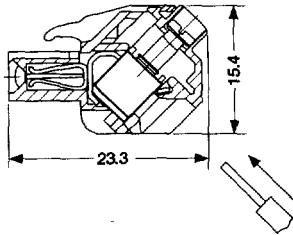

# BLZ 5.08/225 Printed Circuit Board Connectors

**BLZ 5.08**  
225° orientation  
Non-Locking  
Screw Clamp

**BLZ 5.08 B**  
225° orientation  
Locking  
Screw Clamp

Technical Data	UL*	CSA*	VDE	Technical Data	UL*	CSA*	VDE
Rated Voltage	300 V	300 V	250 V	Rated Voltage	300 V	300 V	250 V
Rated Current	10 A	10 A	12 A	Rated Current	10 A	10 A	12 A
Wire Size	#22...12 AWG	#22...12 AWG	2.5 mm <sup>2</sup>	Wire Size	#22...12 AWG	#22...12 AWG	2.5 mm <sup>2</sup>