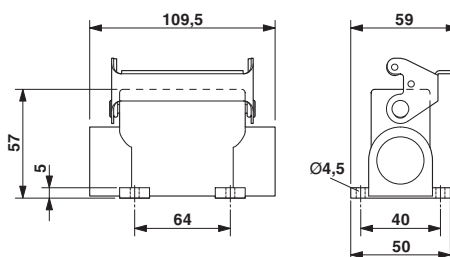

HEAVYCON box mounting base D25, with single locking latch, height 57 mm, with supports 2xM20

Key Commercial Data

Packing unit	10 pc
GTIN	
GTIN	4017918882327

Technical data

Dimensions

Height	57 mm
Width	50 mm
Length	109.5 mm

Drawings

Dimensional drawing

Dimensional drawing

Classifications

eCl@ss

eCl@ss 4.0	27140800
eCl@ss 4.1	27140800
eCl@ss 5.0	27143400
eCl@ss 5.1	27261200
eCl@ss 6.0	27261200
eCl@ss 7.0	27440202
eCl@ss 9.0	27440202