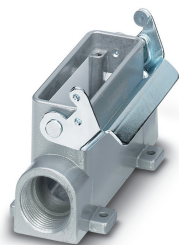

HEAVYCON box mounting base D25, with single locking latch, height 57 mm, with supports 2xM20

Key Commercial Data

Packing unit	10 pc
GTIN	
GTIN	4017918882327

Technical data

Dimensions

Height	57 mm
Width	50 mm
Length	109.5 mm