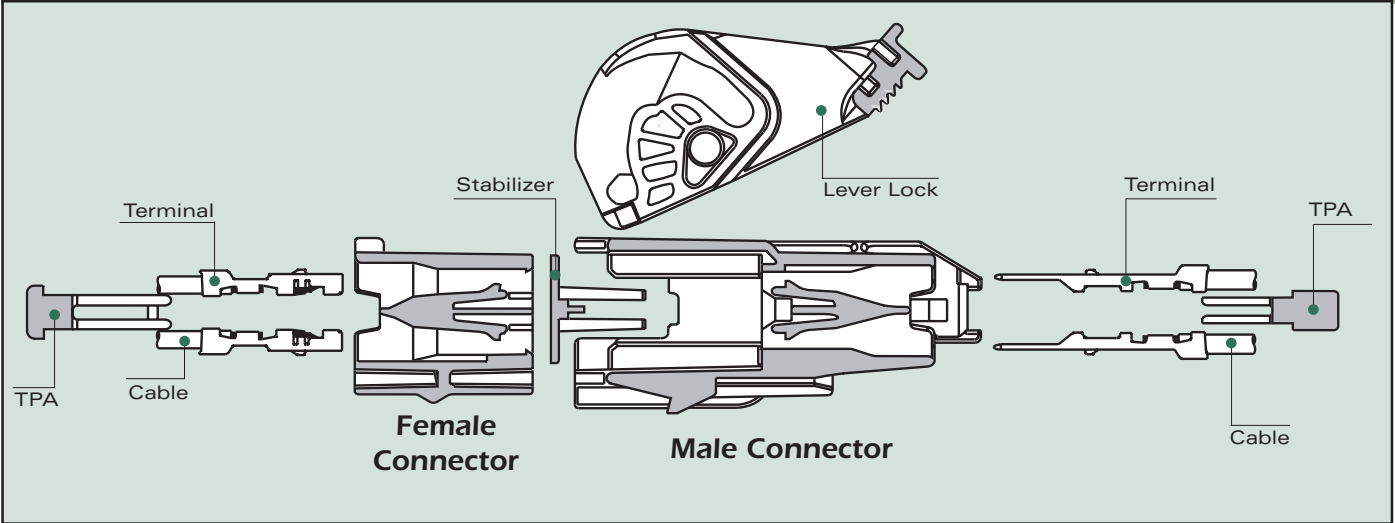

Cross Sectional View

GT 150 FEMALE TERMINALS UNSEALED

Part #	Cable Range (mm ²)	Material	Plating
12191811	0.50-0.35	Tin Brass	Tin
12191812	1.00-0.75	Tin Brass	Tin

GT 280 FEMALE TERMINALS UNSEALED

Part #	Cable Range (mm ²)	Material	Plating
15304710	0.50-0.35	Tin Brass	Tin
15304711	1.00-0.75	Tin Brass	Tin
15304712	3.00-1.50	Tin Brass	Tin
15304713	5.00-4.00	Tin Brass	Tin

GT FEMALE LEVER LOCK CONNECTORS UNSEALED