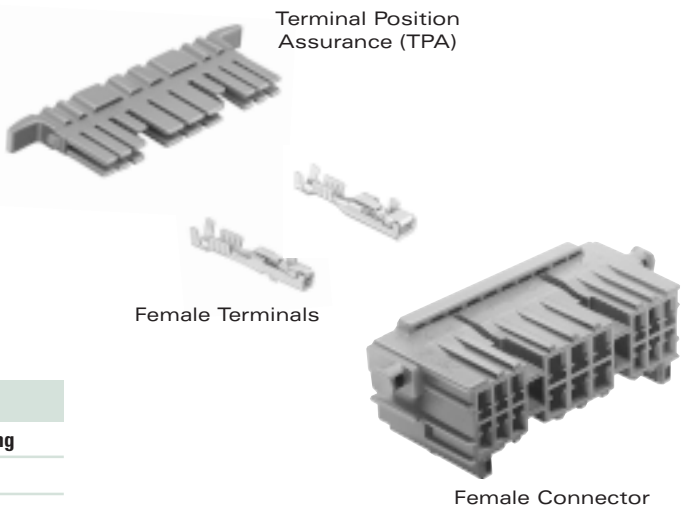

Cross Sectional View

GT 150 FEMALE TERMINALS UNSEALED

Part #	Cable Range (mm ²)	Material	Plating
12191811	0.50-0.35	Tin Brass	Tin
12191812	1.00-0.75	Tin Brass	Tin

GT 280 FEMALE TERMINALS UNSEALED

Part #	Cable Range (mm ²)	Material	Plating
15304710	0.50-0.35	Tin Brass	Tin
15304711	1.00-0.75	Tin Brass	Tin
15304712	3.00-1.50	Tin Brass	Tin
15304713	5.00-4.00	Tin Brass	Tin

GT FEMALE LEVER LOCK CONNECTORS UNSEALED