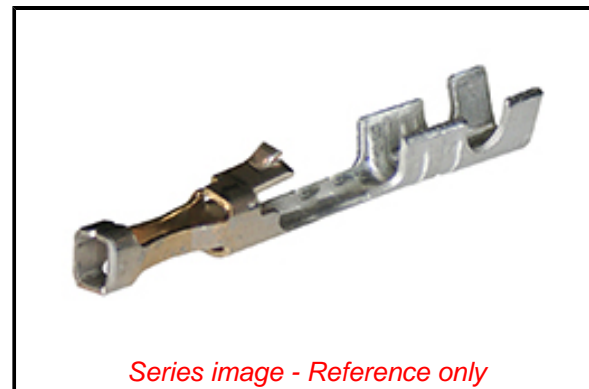

PLEASE CHECK WWW.MOLEX.COM FOR LATEST PART INFORMATION

Part Number: [0016021125](#)
Status: **Active**
Overview: C-Grid Connector Products
Description: SL Crimp Terminal, Series 71851, Female, with 0.38µm Selective Gold (Au) Plated Contact, 22-24 AWG, Bag

Documents:

[Drawing (PDF)](#) [Product Specification PS-71851-001 (PDF)](#)
[Product Specification PS-70400-001 (PDF)](#) [RoHS Certificate of Compliance (PDF)](#)

General

Product Family Crimp Terminals
Series [71851](#)
Application Signal, Wire-to-Board, Wire-to-Wire
Crimp Quality Equipment Yes
Overview [C-Grid Connector Products](#)
Packaging Alternative [16021124 (Reel)](#)
Product Name SL
UPC 800753595453

Physical

Gender Female
Material - Metal Phosphor Bronze
Material - Plating Mating Gold
Material - Plating Termination Tin
Net Weight 0.062/g
Packaging Type Bag
Plating min - Mating 0.381µm
Plating min - Termination 1.905µm
Termination Interface: Style Crimp or Compression
Wire Insulation Diameter 1.63mm max.
Wire Size AWG 22, 24
Wire Size mm² N/A

Solder Process Data

Lead-freeProcess Capability N/A

Material Info

Engineering Number 71851-0224

Reference - Drawing Numbers

Product Specification PS-70400-001, PS-71851-001
Sales Drawing SD-71851-0224

Series image - Reference only

EU ELV

Not Relevant

EU RoHS

Compliant

REACH SVHC

Not Contained Per -
D(2020)4578-DC (25
June 2020)

Halogen-Free

Status

Low-Halogen

For more information, please visit [Contact US](#)

China ROHS

ELV

RoHS Phthalates

China RoHS

Green Image

Not Relevant

Not Contained

Search Parts in this Series

[71851 Series](#)

Application Tooling | [FAQ](#)

Tooling specifications and manuals are found by selecting the products below. Crimp Height Specifications are then contained in the Application Tooling Specification document.

Global

Description	Product #
Insertion Tool	11020022
Extraction Tool	11030036
Hand Crimp Tool	638118700