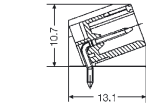

## Pin headers SL 3.5/110

Fixing screw  
Cat. No. 161074 0000

## Pin headers SL 3.5/135

Fixing screw  
Cat. No. 161074 0000

Technical Data		VDE	UL	CSA
Rated voltage	V	160*	300	300
Rated current	A	12	10	10

\*Overvoltage category III / Pollution severity 3  
Additional technical data see page 211

Technical Data		VDE	UL	CSA
Rated voltage	V	160*	300	300
Rated current	A	12	10	10

\*Overvoltage category III / Pollution severity 3  
Additional technical data see page 211

Solder pin length      3.2 mm      4.5 mm