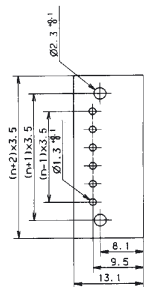

## Pin headers SL 3.5/110

Fixing screw  
Cat. No. 161074 0000

## Pin headers SL 3.5/135

Fixing screw  
Cat. No. 161074 0000

Technical Data		VDE	UL	CSA
Rated voltage	V	160*	300	300
Rated current	A	12	10	10

\*Overvoltage category III / Pollution severity 3  
Additional technical data see page 211

Technical Data		VDE	UL	CSA
Rated voltage	V	160*	300	300
Rated current	A	12	10	10

\*Overvoltage category III / Pollution severity 3  
Additional technical data see page 211

Solder pin length      3.2 mm      4.5 mm

Accessories	Page
Fixing	194, 195
Marking	196
Coding	199
Miscellaneous	-

Solder pin length      3.2 mm      4.5 mm

Colour            

Poles	Type	Cat. No.	Cat. No.	Qty.
2	SL 3.5/2/135	1643330000	1643810000	100
3	SL 3.5/3/135	1643340000	1643820000	100
4	SL 3.5/4/135	1643350000	1643830000	100
5	SL 3.5/5/135	1643360000	1643840000	50
6	SL 3.5/6/135	1643370000	1643850000	50
7	SL 3.5/7/135	1643380000	1643860000	50
8	SL 3.5/8/135	1643390000	1643870000	50
9	SL 3.5/9/135	1643400000	1643880000	50
10	SL 3.5/10/135	1643410000	1643890000	50
11	SL 3.5/11/135	1643420000	1643900000	50
12	SL 3.5/12/135	1643430000	1643910000	50
13	SL 3.5/13/135	1643440000	1643920000	50
14	SL 3.5/14/135	1643450000	1643930000	50
15	SL 3.5/15/135	1643460000	1643940000	50
16	SL 3.5/16/135	1643470000	1643950000	50
17	SL 3.5/17/135	1643480000	1643960000	20
18	SL 3.5/18/135	1643490000	1643970000	20
19	SL 3.5/19/135	1643500000	1643980000	20
20	SL 3.5/20/135	1643510000	1643990000	20
21	SL 3.5/21/135	1643520000	1644000000	20
22	SL 3.5/22/135	1643530000	1644010000	20
23	SL 3.5/23/135	1643540000	1644020000	20
24	SL 3.5/24/135	1643550000	1644030000	20