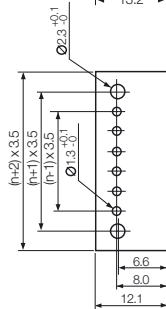

## Pin headers SL 3.5/110

Fixing screw  
Cat. No. 161074 0000

## Pin headers SL 3.5/135

Fixing screw  
Cat. No. 161074 0000

Technical Data		VDE	UL	CSA
Rated voltage	V	160*	300	300
Rated current	A	12	10	10

\*Overvoltage category III / Pollution severity 3  
Additional technical data see page 211

Technical Data		VDE	UL	CSA
Rated voltage	V	160*	300	300
Rated current	A	12	10	10

\*Overvoltage category III / Pollution severity 3  
Additional technical data see page 211

Solder pin length      3.2 mm      4.5 mm

Accessories	Page
Fixing	194, 195
Marking	196
Coding	199
Miscellaneous	-

Solder pin length      3.2 mm      4.5 mm

Colour            

Poles	Type	Cat. No.	Cat. No.	Qty.
2	SL 3.5/2/135	1643330000	1643810000	100
3	SL 3.5/3/135	1643340000	1643820000	100
4	SL 3.5/4/135	1643350000	1643830000	100
5	SL 3.5/5/135	1643360000	1643840000	50
6	SL 3.5/6/135	1643370000	1643850000	50
7	SL 3.5/7/135	1643380000	1643860000	50
8	SL 3.5/8/135	1643390000	1643870000	50
9	SL 3.5/9/135	1643400000	1643880000	50
10	SL 3.5/10/135	1643410000	1643890000	50
11	SL 3.5/11/135	1643420000	1643900000	50
12	SL 3.5/12/135	1643430000	1643910000	50
13	SL 3.5/13/135	1643440000	1643920000	50
14	SL 3.5/14/135	1643450000	1643930000	50
15	SL 3.5/15/135	1643460000	1643940000	50
16	SL 3.5/16/135	1643470000	1643950000	50
17	SL 3.5/17/135	1643480000	1643960000	20
18	SL 3.5/18/135	1643490000	1643970000	20
19	SL 3.5/19/135	1643500000	1643980000	20
20	SL 3.5/20/135	1643510000	1643990000	20
21	SL 3.5/21/135	1643520000	1644000000	20
22	SL 3.5/22/135	1643530000	1644010000	20
23	SL 3.5/23/135	1643540000	1644020000	20
24	SL 3.5/24/135	1643550000	1644030000	20