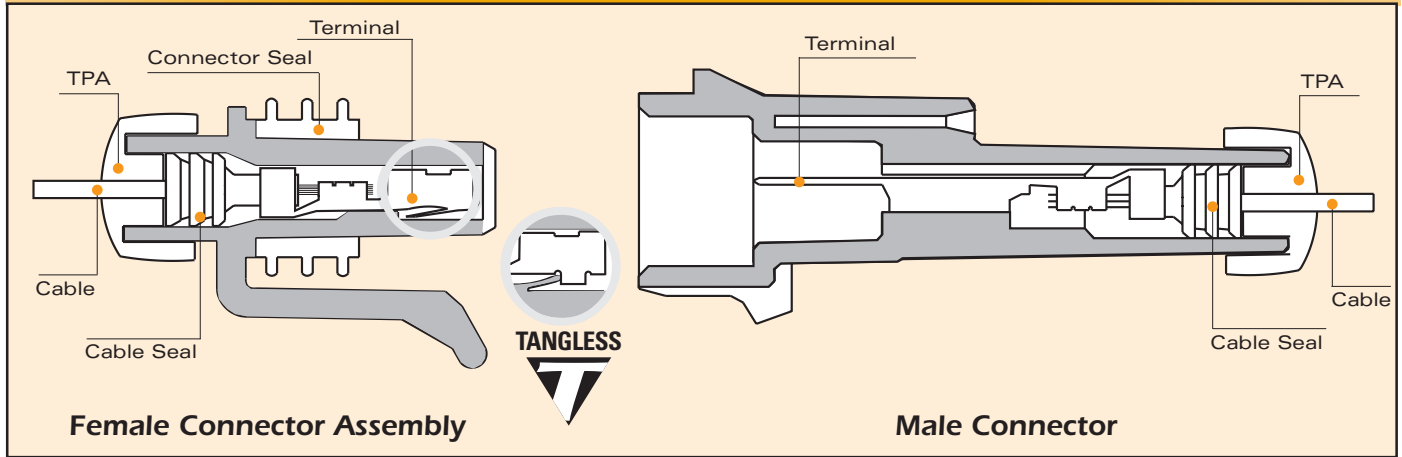

Cross Sectional View

TANGLESS

280 TANGLESS FEMALE TERMINALS SEALED

Part #	Cable Range (mm <sup>2</sup> )	Material	Plating
12110853	5.0-3.0	Tin Brass	Tin
12129409	2.0-1.0	Tin Brass	Tin
12110845*	3.0-2.0	Tin Brass	Tin
12110847*	1.0-0.80	Tin Brass	Tin
12110846*	0.50-0.35	Tin Brass	Tin

\*Thin Stock—Electrical current restrictions apply, contact your regional support representative at the number listed below.

TANGLESS

280 FLEXLOCK FEMALE CONNECTOR ASSEMBLIES SEALED

280.1 FEMALE PULL-TO-SEAT TERMINALS SEALED

Part #	Cable Range (mm <sup>2</sup> )	Material	Plating
12077939	1.0-0.80	Silicon Bronze	Tin
12103360	0.50-0.35	Silicon Bronze	Tin

<http://delphi.com/products/connect>