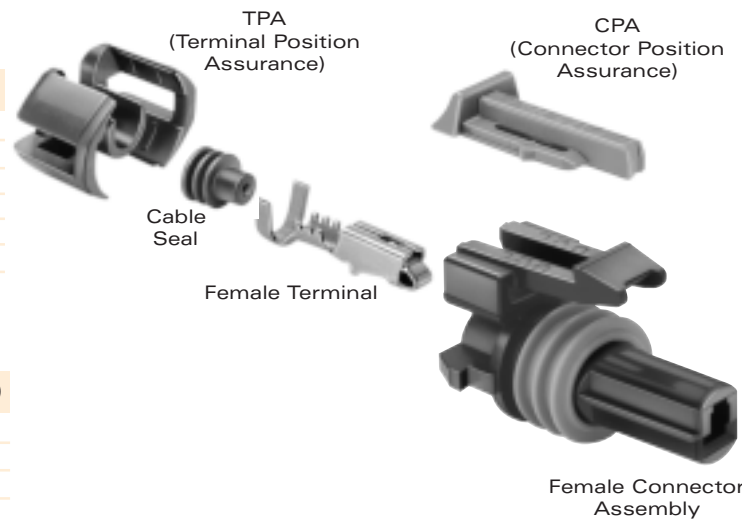

280 FLEXLOCK FEMALE CONNECTOR ASSEMBLIES SEALED

# Cavities	Conn. Asm.	Color	Material	TPA
7	12110751	Black	PA66 HS IM	12110754
15	12161186	Black	PA66 HS IM	12176865