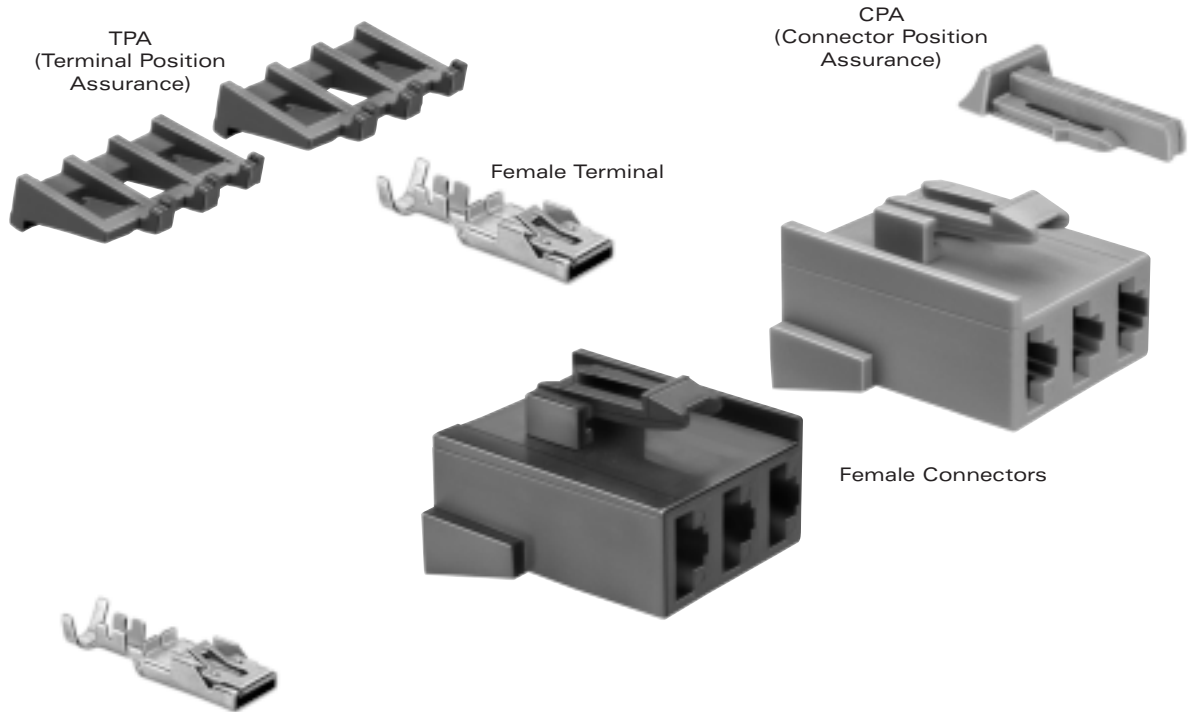

Cross Sectional View

800 FEMALE TERMINALS UNSEALED

| Part # | Cable Range (mm ²) | Material | Plating |
|----------|--------------------------------|-----------|---------------|
| 12110127 | 5.0 | Tin Brass | Silver/Nickel |
| 12092445 | 5.0 (2 Req'd.) | Tin Brass | Silver/Nickel |
| 12092444 | 3.0 (2 Req'd.) | Tin Brass | Silver/Nickel |
| 12065916 | 3.0-2.0 | Tin Brass | Silver/Nickel |

800 FEMALE CONNECTORS UNSEALED

| # Cavities | Connector | Color | Material | TPA |
|------------|-----------|----------|------------|----------|
| 1way: 1 | 12160893 | Black | PA6 | 12160895 |
| 6way: 3 | 12092399 | Lt. Gray | PA66 HS IM | 12092401 |
| : 3 | 12092400 | Black | PA66 HS IM | 12092401 |