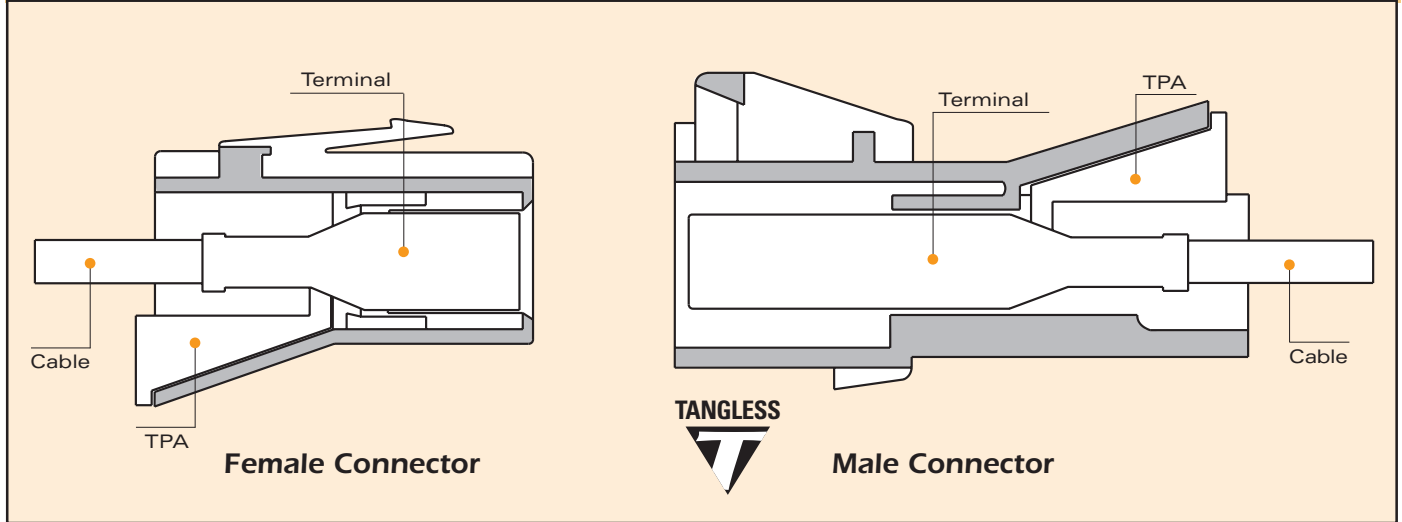

Cross Sectional View

800 FEMALE TERMINALS UNSEALED

| Part # | Cable Range (mm ²) | Material | Plating |
|----------|--------------------------------|-----------|---------------|
| 12110127 | 5.0 | Tin Brass | Silver/Nickel |
| 12092445 | 5.0 (2 Req'd.) | Tin Brass | Silver/Nickel |
| 12092444 | 3.0 (2 Req'd.) | Tin Brass | Silver/Nickel |
| 12065916 | 3.0-2.0 | Tin Brass | Silver/Nickel |