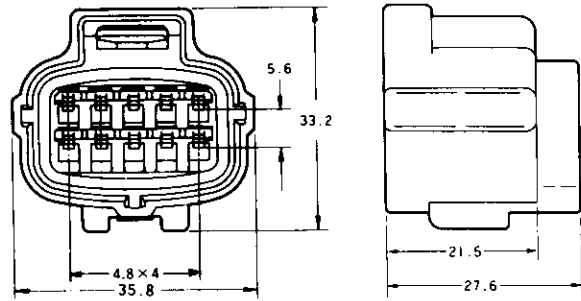

Econoseal J Series Connectors <Mark II (+)>

Cap

Plug

Part Number : 174657-2

10
Pos.

Part Number : 174655-2

Double Lock Plate

Part Number : 1-174658-1

Double Lock Plate

Part Number : 1-174656-1

Part Number : 174663-2

12
Pos.

Part Number : 174661-2

Double Lock Plate

Part Number : 1-174664-1

Double Lock Plate

Part Number : 1-174662-1

*The color of housing is black, and that of double lock plate white.
*The material of housings and double lock plate are of PBT.