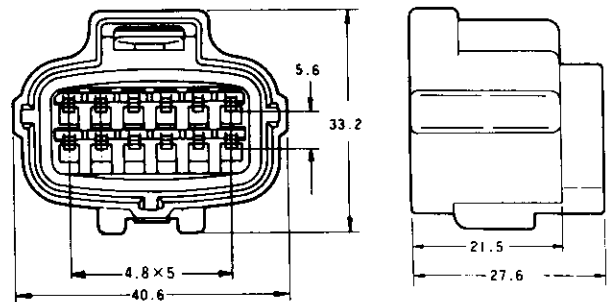

Double Lock Plate

Part Number : 1-174656-1

Part Number : 174663-2

12
Pos.

Part Number : 174661-2

Double Lock Plate

Part Number : 1-174664-1

Double Lock Plate

Part Number : 1-174662-1

*The color of housing is black, and that of double lock plate white.
*The material of housings and double lock plate are of PBT.