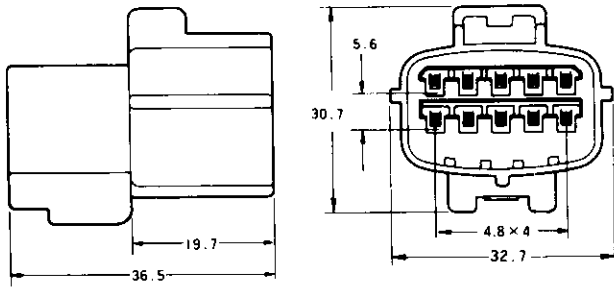

Econoseal J Series Connectors <Mark II (+)>

Cap

Plug

Part Number : 174657-2

10
Pos.

Part Number : 174655-2

Double Lock Plate

Part Number : 1-174658-1

Double Lock Plate

Part Number : 1-174656-1

Part Number : 174663-2

12
Pos.

Part Number : 174661-2

Double Lock Plate

Part Number : 1-174664-1

Double Lock Plate

Part Number : 1-174662-1

*The color of housing is black, and that of double lock plate white.
*The material of housings and double lock plate are of PBT.