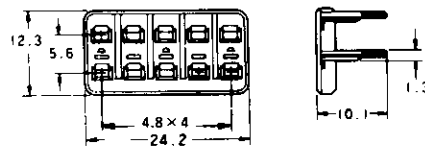

Econoseal J Series Connectors <Mark II (+)>

Cap

Plug

Part Number : 174657-2

10
Pos.

Part Number : 174655-2

Double Lock Plate

Part Number : 1-174658-1

Double Lock Plate

Part Number : 1-174656-1

Part Number : 174663-2

12
Pos.

Part Number : 174661-2

Double Lock Plate

Part Number : 1-174664-1

Double Lock Plate

Part Number : 1-174662-1

*The color of housing is black, and that of double lock plate white.
*The material of housings and double lock plate are of PBT.