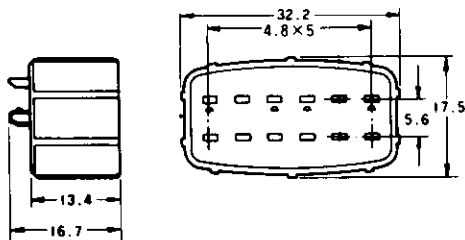

Double Lock Plate

Part Number : 1-174656-1

Part Number : 174663-2

12
Pos.

Part Number : 174661-2

Double Lock Plate

Part Number : 1-174664-1

Double Lock Plate

Part Number : 1-174662-1

*The color of housing is black, and that of double lock plate white.
*The material of housings and double lock plate are of PBT.