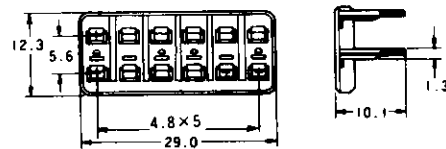

Double Lock Plate

Part Number : 1-174656-1

Part Number : 174663-2

12
Pos.

Part Number : 174661-2

Double Lock Plate

Part Number : 1-174664-1

Double Lock Plate

Part Number : 1-174662-1

*The color of housing is black, and that of double lock plate white.
*The material of housings and double lock plate are of PBT.