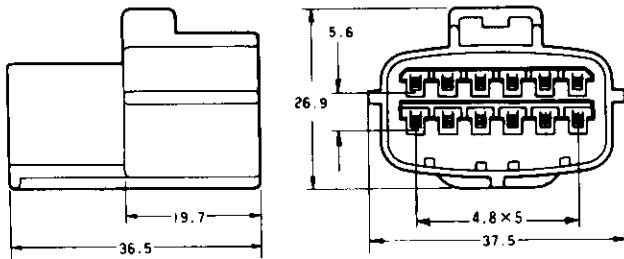

Double Lock Plate

Part Number : 1-174656-1

Part Number : 174663-2

12
Pos.

Part Number : 174661-2

Double Lock Plate

Part Number : 1-174664-1

Double Lock Plate

Part Number : 1-174662-1

*The color of housing is black, and that of double lock plate white.
*The material of housings and double lock plate are of PBT.