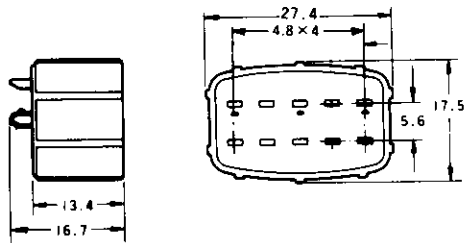

Econoseal J Series Connectors <Mark II (+)>

Cap

Plug

Part Number : 174657-2

10
Pos.

Part Number : 174655-2

Double Lock Plate

Part Number : 1-174658-1

Double Lock Plate

Part Number : 1-174656-1

Part Number : 174663-2

12
Pos.

Part Number : 174661-2

Double Lock Plate

Part Number : 1-174664-1

Double Lock Plate

Part Number : 1-174662-1

*The color of housing is black, and that of double lock plate white.
*The material of housings and double lock plate are of PBT.