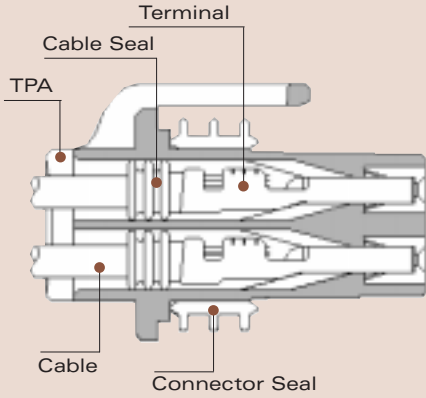

**Cross Sectional View**

**Female Connector Assembly**

**Male Connector**

**2.8 FEMALE TERMINALS SEALED**

Part #	Cable Range (mm <sup>2</sup> )	Material	Plating
12158098	1.5-0.5	Copper Nickel Silicon Alloy	Tin
12185008	2.5-1.5	Copper Nickel Silicon Alloy	Tin

**2.8 FEMALE CONNECTOR ASSEMBLY SEALED**

# Cavities	Connector	Color	Material	TPA
6	15344052	Black	PA6	12185000
Optional Conduit	TPA Cap	Black	PA6	10717815

**2.8 DUCON CABLE SEALS**

Reel Part #	Loose Part #	Cable Diameter	Material	Color
12089442	12048087	2.00-1.20	Silicone	Blue
10720769	15363981	2.40-1.60	Silicone	White
15363992	12048086	2.90-2.00	Silicone	Dk. Red