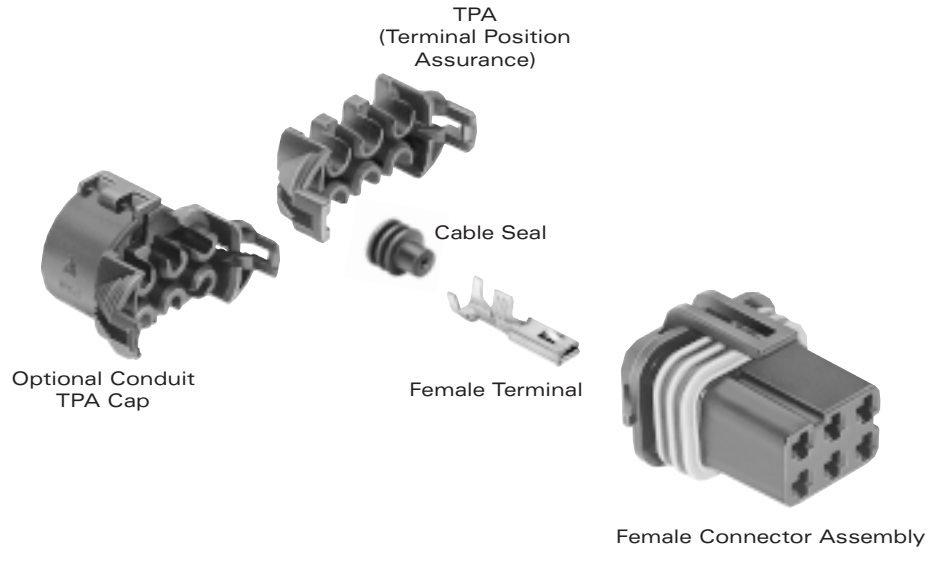

**Cross Sectional View**

**Female Connector Assembly**

**Male Connector**

**2.8 FEMALE TERMINALS SEALED**

Part #	Cable Range (mm <sup>2</sup> )	Material	Plating
12158098	1.5-0.5	Copper Nickel Silicon Alloy	Tin
12185008	2.5-1.5	Copper Nickel Silicon Alloy	Tin

**2.8 FEMALE CONNECTOR ASSEMBLY SEALED**

# Cavities	Connector	Color	Material	TPA
6	15344052	Black	PA6	12185000
Optional Conduit	TPA Cap	Black	PA6	10717815

**2.8 DUCON CABLE SEALS**

Reel Part #	Loose Part #	Cable Diameter	Material	Color
12089442	12048087	2.00-1.20	Silicone	Blue
10720769	15363981	2.40-1.60	Silicone	White
15363992	12048086	2.90-2.00	Silicone	Dk. Red