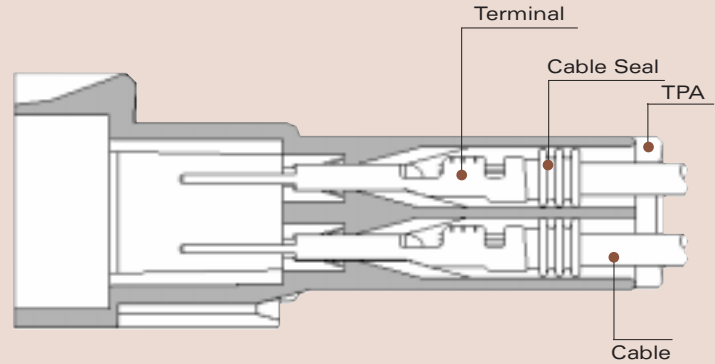

**Cross Sectional View**

**Female Connector Assembly**

**Male Connector**

**2.8 FEMALE TERMINALS SEALED**

Part #	Cable Range (mm <sup>2</sup> )	Material	Plating
12158098	1.5-0.5	Copper Nickel Silicon Alloy	Tin
12185008	2.5-1.5	Copper Nickel Silicon Alloy	Tin

**2.8 FEMALE CONNECTOR ASSEMBLY SEALED**

# Cavities	Connector	Color	Material	TPA
6	15344052	Black	PA6	12185000
Optional Conduit	TPA Cap	Black	PA6	10717815

**2.8 DUCON CABLE SEALS**

Reel Part #	Loose Part #	Cable Diameter	Material	Color
12089442	12048087	2.00-1.20	Silicone	Blue
10720769	15363981	2.40-1.60	Silicone	White
15363992	12048086	2.90-2.00	Silicone	Dk. Red