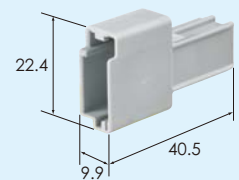

Housing (UNIT : mm)

1.5 2way

Ref.Terminal part No.	P3
Material	PBT
Color	Black

M (6098-5513) key-A

F (6098-5510) key-A

Ref.Terminal part No.	P3
Material	PBT
Color	Black

1.5 2way

Ref.Terminal part No.	P3
Material	PBT
Color	Gray

M (6098-5529) key-B

F (6098-5527) key-B

Ref.Terminal part No.	P3
Material	PBT
Color	Gray

1.5 4way

Ref.Terminal part No.	P3
Material	PBT
Color	Black

M (6098-5519) key-A

F (6098-5516) key-A

Ref.Terminal part No.	P3
Material	PBT
Color	Black