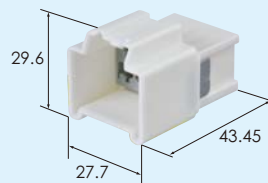

Housing (UNIT : mm)

1.5 2way

Ref.Terminal part No.	P3
Material	PBT
Color	Black

M (6098-5513) key-A

F (6098-5510) key-A

Ref.Terminal part No.	P3
Material	PBT
Color	Black

1.5 2way

Ref.Terminal part No.	P3
Material	PBT
Color	Gray

M (6098-5529) key-B

F (6098-5527) key-B

Ref.Terminal part No.	P3
Material	PBT
Color	Gray

1.5 4way

Ref.Terminal part No.	P3
Material	PBT
Color	Black

M (6098-5519) key-A

F (6098-5516) key-A

Ref.Terminal part No.	P3
Material	PBT
Color	Black

1.5 4way

Ref.Terminal part No.	P3
Material	PBT
Color	Natural

M (6098-4903) note)

F (6098-4793) note)

Ref.Terminal part No.	P3
Material	PBT
Color	Natural

2.8 8way

Ref.Terminal part No.	P3
Material	PBT
Color	Natural