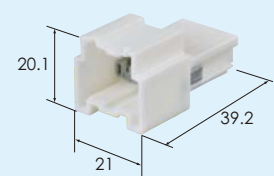

Housing (UNIT : mm)

1.5 2way

Ref.Terminal part No.	P3
Material	PBT
Color	Black

M (6098-5513) key-A

F (6098-5510) key-A

Ref.Terminal part No.	P3
Material	PBT
Color	Black

1.5 2way

Ref.Terminal part No.	P3
Material	PBT
Color	Gray

M (6098-5529) key-B

F (6098-5527) key-B

Ref.Terminal part No.	P3
Material	PBT
Color	Gray

1.5 4way

Ref.Terminal part No.	P3
Material	PBT
Color	Black

M (6098-5519) key-A

F (6098-5516) key-A

Ref.Terminal part No.	P3
Material	PBT
Color	Black

1.5 4way

Ref.Terminal part No.	P3
Material	PBT
Color	Natural

M (6098-4903) note)

F (6098-4793) note)

Ref.Terminal part No.	P3
Material	PBT
Color	Natural

2.8 8way

Ref.Terminal part No.	P3
Material	PBT
Color	Natural