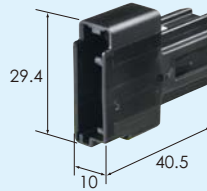

Housing (UNIT : mm)

1.5 2way

Ref.Terminal part No.	P3
Material	PBT
Color	Black

M (6098-5513) key-A

F (6098-5510) key-A

Ref.Terminal part No.	P3
Material	PBT
Color	Black

1.5 2way

Ref.Terminal part No.	P3
Material	PBT
Color	Gray

M (6098-5529) key-B

F (6098-5527) key-B

Ref.Terminal part No.	P3
Material	PBT
Color	Gray

1.5 4way

Ref.Terminal part No.	P3
Material	PBT
Color	Black

M (6098-5519) key-A

F (6098-5516) key-A

Ref.Terminal part No.	P3
Material	PBT
Color	Black

1.5 4way

Ref.Terminal part No.	P3
Material	PBT
Color	Natural

M (6098-4903) note)

F (6098-4793) note)

Ref.Terminal part No.	P3
Material	PBT
Color	Natural

2.8 8way

Ref.Terminal part No.	P3
Material	PBT
Color	Natural