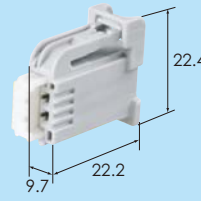

Housing (UNIT : mm)

1.5 2way

Ref.Terminal part No.	P3
Material	PBT
Color	Black

M (6098-5513) key-A

F (6098-5510) key-A

Ref.Terminal part No.	P3
Material	PBT
Color	Black

1.5 2way

Ref.Terminal part No.	P3
Material	PBT
Color	Gray

M (6098-5529) key-B

F (6098-5527) key-B

Ref.Terminal part No.	P3
Material	PBT
Color	Gray

1.5 4way

Ref.Terminal part No.	P3
Material	PBT
Color	Black

M (6098-5519) key-A

F (6098-5516) key-A

Ref.Terminal part No.	P3
Material	PBT
Color	Black