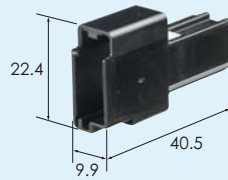

Housing (UNIT : mm)

1.5 2way

Ref.Terminal part No.	P3
Material	PBT
Color	Black

M (6098-5513) key-A

F (6098-5510) key-A

Ref.Terminal part No.	P3
Material	PBT
Color	Black

1.5 2way

Ref.Terminal part No.	P3
Material	PBT
Color	Gray

M (6098-5529) key-B

F (6098-5527) key-B

Ref.Terminal part No.	P3
Material	PBT
Color	Gray

1.5 4way

Ref.Terminal part No.	P3
Material	PBT
Color	Black

M (6098-5519) key-A

F (6098-5516) key-A

Ref.Terminal part No.	P3
Material	PBT
Color	Black

1.5 4way

Ref.Terminal part No.	P3
Material	PBT
Color	Natural

M (6098-4903) note)

F (6098-4793) note)

Ref.Terminal part No.	P3
Material	PBT
Color	Natural

2.8 8way

Ref.Terminal part No.	P3
Material	PBT
Color	Natural

M (6098-4905) note)

F (6098-4787) note)

Ref.Terminal part No.	P3
Material	PBT
Color	Natural

1.5(8) 2.8(4) 12way

Ref.Terminal part No.	[1.5] P3 [2.8] P3
Material	PBT
Color	Natural

M (6098-4900)

F (6098-4789)