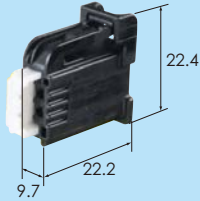

Housing (UNIT : mm)

1.5 2way

Ref.Terminal part No.	P3
Material	PBT
Color	Black

M (6098-5513) key-A

F (6098-5510) key-A

Ref.Terminal part No.	P3
Material	PBT
Color	Black

1.5 2way

Ref.Terminal part No.	P3
Material	PBT
Color	Gray

M (6098-5529) key-B

F (6098-5527) key-B

Ref.Terminal part No.	P3
Material	PBT
Color	Gray

1.5 4way

Ref.Terminal part No.	P3
Material	PBT
Color	Black

M (6098-5519) key-A

F (6098-5516) key-A

Ref.Terminal part No.	P3
Material	PBT
Color	Black

1.5 4way

Ref.Terminal part No.	P3
Material	PBT
Color	Natural

M (6098-4903) note)

F (6098-4793) note)

Ref.Terminal part No.	P3
Material	PBT
Color	Natural

2.8 8way

Ref.Terminal part No.	P3
Material	PBT
Color	Natural