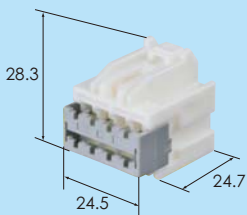

Housing (UNIT : mm)

1.5 2way

Ref.Terminal part No.	P3
Material	PBT
Color	Black

M (6098-5513) key-A

F (6098-5510) key-A

Ref.Terminal part No.	P3
Material	PBT
Color	Black

1.5 2way

Ref.Terminal part No.	P3
Material	PBT
Color	Gray

M (6098-5529) key-B

F (6098-5527) key-B

Ref.Terminal part No.	P3
Material	PBT
Color	Gray

1.5 4way

Ref.Terminal part No.	P3
Material	PBT
Color	Black

M (6098-5519) key-A

F (6098-5516) key-A

Ref.Terminal part No.	P3
Material	PBT
Color	Black

1.5 4way

Ref.Terminal part No.	P3
Material	PBT
Color	Natural

M (6098-4903) note)

F (6098-4793) note)

Ref.Terminal part No.	P3
Material	PBT
Color	Natural

2.8 8way

Ref.Terminal part No.	P3
Material	PBT
Color	Natural

M (6098-4905) note)

F (6098-4787) note)

Ref.Terminal part No.	P3
Material	PBT
Color	Natural

1.5(8) 2.8(4) 12way

Ref.Terminal part No.	[1.5] P3 [2.8] P3
Material	PBT
Color	Natural

M (6098-4900)

F (6098-4789)