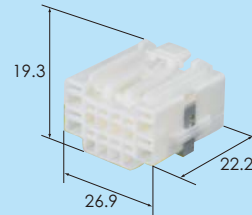

M (6098-4905) note)

F (6098-4787) note)

Ref.Terminal part No.	P3
Material	PBT
Color	Natural

1.5(8) 2.8(4) 12way

Ref.Terminal part No.	[1.5] P3 [2.8] P3
Material	PBT
Color	Natural

M (6098-4900)

F (6098-4789)