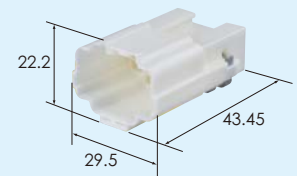

Housing (UNIT : mm)

1.5 2way

Ref.Terminal part No.	P3
Material	PBT
Color	Black

M (6098-5513) key-A

F (6098-5510) key-A

Ref.Terminal part No.	P3
Material	PBT
Color	Black

1.5 2way

Ref.Terminal part No.	P3
Material	PBT
Color	Gray

M (6098-4905) note)

F (6098-4787) note)

Ref.Terminal part No.	P3
Material	PBT
Color	Natural

1.5(8) 2.8(4) 12way

Ref.Terminal part No.	[1.5] P3 [2.8] P3
Material	PBT
Color	Natural

M (6098-4900)

F (6098-4789)