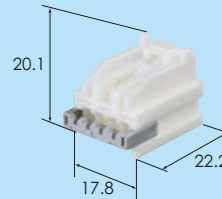

Housing (UNIT : mm)

1.5 2way

Ref.Terminal part No.	P3
Material	PBT
Color	Black

M (6098-5513) key-A

F (6098-5510) key-A

Ref.Terminal part No.	P3
Material	PBT
Color	Black

1.5 2way

Ref.Terminal part No.	P3
Material	PBT
Color	Gray

M (6098-5529) key-B

F (6098-5527) key-B

Ref.Terminal part No.	P3
Material	PBT
Color	Gray

1.5 4way

Ref.Terminal part No.	P3
Material	PBT
Color	Black

M (6098-5519) key-A

F (6098-5516) key-A

Ref.Terminal part No.	P3
Material	PBT
Color	Black

1.5 4way

Ref.Terminal part No.	P3
Material	PBT
Color	Natural

M (6098-4903) note)

F (6098-4793) note)

Ref.Terminal part No.	P3
Material	PBT
Color	Natural

2.8 8way

Ref.Terminal part No.	P3
Material	PBT
Color	Natural